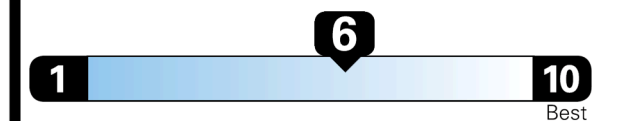

EPA DOT Fuel Economy and Environment

Gasoline Vehicle

Fuel Economy

32 MPG
combined city/hwy

34 MPG
city

31 MPG
highway

3.1 gallons per 100 miles

MINIVANS range from 20 to 83 MPG. The best vehicle rates 146 MPGe.

You save $750
in fuel costs over 5 years compared to the average new vehicle.

Annual fuel cost $1,550

Fuel Economy & Greenhouse Gas Rating (tailpipe only)

Smog Rating (tailpipe only)