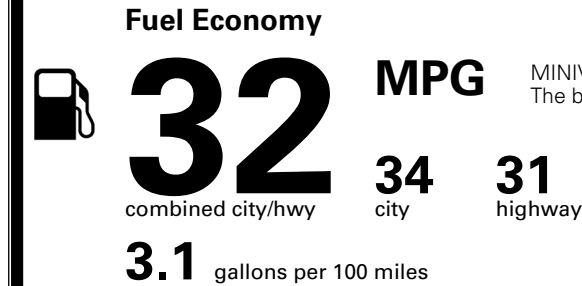

\$495.00
 \$2,500.00
 Included
 \$120.00
 \$285.00
 \$45.00

MSRP INCLUDING OPTIONS

\$ 56,935.00

INLAND FREIGHT AND HANDLING

\$ 1,545.00

TOTAL MANUFACTURER'S SUGGESTED RETAIL PRICE ▶

\$ 58,480.00

TOTAL ADDITIONAL WEIGHT: 15.9

EPA DOT Fuel Economy and Environment

Gasoline Vehicle

MINIVANS range from 20 to 83 MPG. The best vehicle rates 146 MPGe.

You save \$750
 in fuel costs over 5 years compared to the average new vehicle.

Annual fuel cost
\$1,550