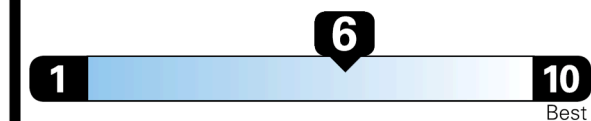

EPA DOT Fuel Economy and Environment

Gasoline Vehicle

Fuel Economy

32 MPG
combined city/hwy

34 MPG
city

31 MPG
highway

3.1 gallons per 100 miles

MINIVANS range from 20 to 83 MPG.
The best vehicle rates 146 MPGe.

You save
$750
in fuel costs
over 5 years
compared to the
average new vehicle.

Annual fuel cost
$1,550

Fuel Economy & Greenhouse Gas Rating (tailpipe only)