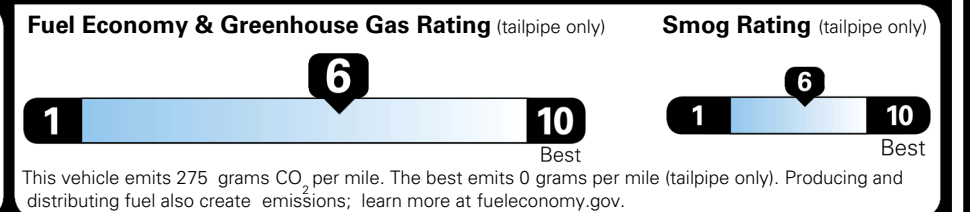

EPA DOT Fuel Economy and Environment

Gasoline Vehicle

You save \$750
 in fuel costs over 5 years compared to the average new vehicle.

Annual fuel cost
\$1,550

Actual results will vary for many reasons, including driving conditions and how you drive and maintain your vehicle. The average new vehicle gets 29 MPG and costs \$8,500 to fuel over 5 years. Cost estimates are based on 15,000 miles per year at \$ 3.30 per gallon. MPGe is miles per gasoline gallon equivalent. Vehicle emissions are a significant cause of climate change and smog.