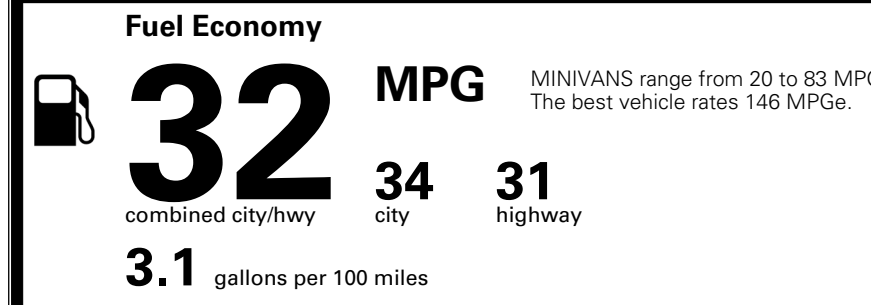

\$495.00
 \$285.00
 \$65.00
 \$130.00

MSRP INCLUDING OPTIONS

\$ 54,465.00

INLAND FREIGHT AND HANDLING

\$ 1,545.00

TOTAL MANUFACTURER'S SUGGESTED RETAIL PRICE ▶

\$ 56,010.00

TOTAL ADDITIONAL WEIGHT: 14.4

EPA DOT Fuel Economy and Environment

Gasoline Vehicle

You save \$750
 in fuel costs over 5 years compared to the average new vehicle.

Annual fuel cost
\$1,550

Actual results will vary for many reasons, including driving conditions and how you drive and maintain your vehicle. The average new vehicle gets 29 MPG and costs \$8,500 to fuel over 5 years. Cost estimates are based on 15,000 miles per year at \$ 3.30 per gallon. MPGe is miles per gasoline gallon equivalent. Vehicle emissions are a significant cause of climate change and smog.