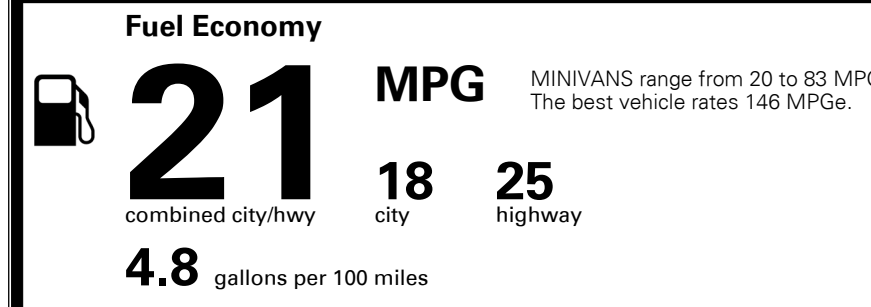

EPA DOT Fuel Economy and Environment

Gasoline Vehicle

You spend **$3,250** more in fuel costs over 5 years compared to the average new vehicle.

Annual fuel cost **$2,350**