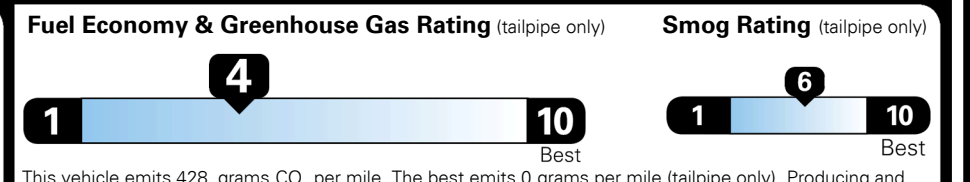

EPA DOT Fuel Economy and Environment

Gasoline Vehicle

You spend **\$3,250** more in fuel costs over 5 years compared to the average new vehicle.

Annual fuel cost **\$2,350**

Actual results will vary for many reasons, including driving conditions and how you drive and maintain your vehicle. The average new vehicle gets 29 MPG and costs \$8,500 to fuel over 5 years. Cost estimates are based on 15,000 miles per year at \$ 3.30 per gallon. MPGe is miles per gasoline gallon equivalent. Vehicle emissions are a significant cause of climate change and smog.