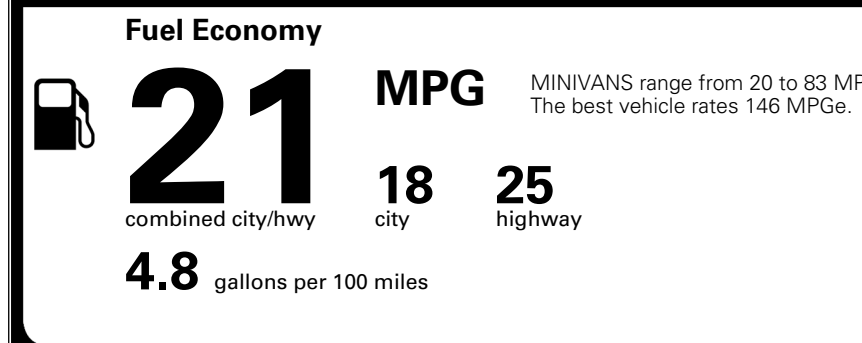

INLAND FREIGHT AND HANDLING \$ 1,545.00

TOTAL MANUFACTURER'S SUGGESTED RETAIL PRICE ▶ \$ 49,380.00

TOTAL ADDITIONAL WEIGHT: 26.7

EPA DOT Fuel Economy and Environment

Gasoline Vehicle

You spend \$3,250 more in fuel costs over 5 years compared to the average new vehicle.