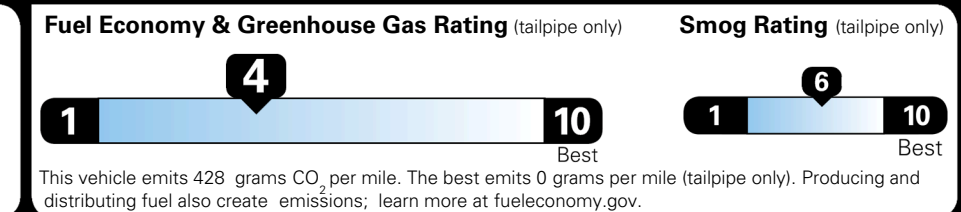

You spend $3,250 more in fuel costs over 5 years compared to the average new vehicle.

Annual fuel cost $2,350