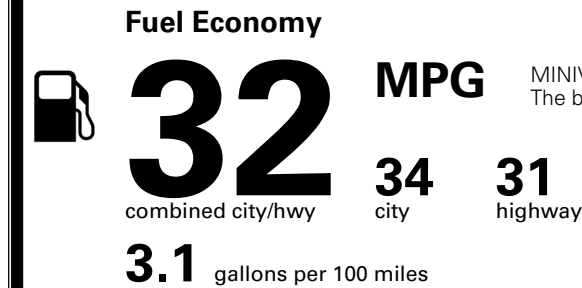

\$495.00
 \$315.00
 \$120.00
 \$400.00

MSRP INCLUDING OPTIONS

\$ 44,520.00

INLAND FREIGHT AND HANDLING

\$ 1,495.00

TOTAL MANUFACTURER'S SUGGESTED RETAIL PRICE ▶

\$ 46,015.00

TOTAL ADDITIONAL WEIGHT: 16.5

EPA DOT Fuel Economy and Environment

Gasoline Vehicle

MINIVANS range from 20 to 83 MPG. The best vehicle rates 146 MPGe.

You save \$750
 in fuel costs over 5 years compared to the average new vehicle.

Annual fuel cost
\$1,550