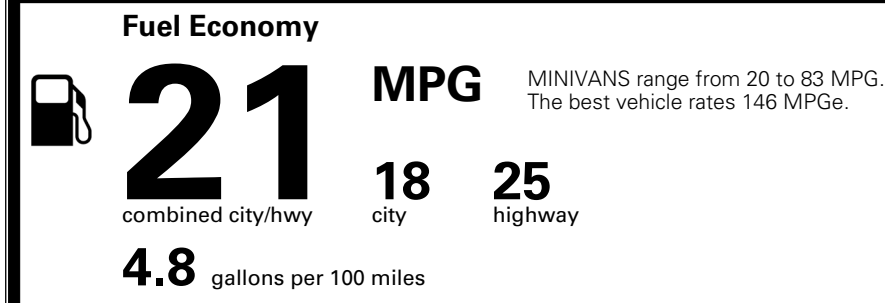

MSRP INCLUDING OPTIONS \$ 42,370.00

INLAND FREIGHT AND HANDLING \$ 1,545.00

TOTAL MANUFACTURER'S SUGGESTED RETAIL PRICE ▶ \$ 43,915.00

TOTAL ADDITIONAL WEIGHT: 11.4

EPA DOT Fuel Economy and Environment

Gasoline Vehicle