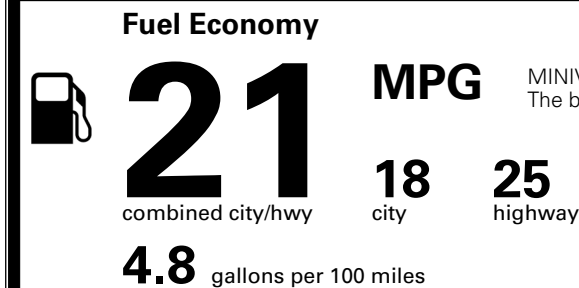

MSRP INCLUDING OPTIONS \$ 42,435.00

INLAND FREIGHT AND HANDLING \$ 1,495.00

TOTAL MANUFACTURER'S SUGGESTED RETAIL PRICE ▶ \$ 43,930.00

TOTAL ADDITIONAL WEIGHT: 13.3

*Additional terms and conditions apply.
 **Kia Connect may be currently unavailable for some Model Year 2022 and newer vehicles sold or purchased in Massachusetts; please see owners.kia.com for more information.
 NOTE: When you purchase this vehicle, Kia America, Inc. collects personal information you provide to the dealership. For information on our collection and use of personal information and your rights, please see our Privacy Policy on www.kia.com.

EPA DOT Fuel Economy and Environment

Gasoline Vehicle

MINIVANS range from 20 to 83 MPG. The best vehicle rates 146 MPGe.

You spend \$3,250 more in fuel costs over 5 years compared to the average new vehicle.