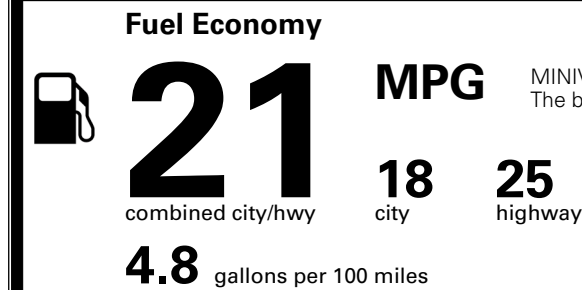

\$495.00
 \$285.00
 \$65.00
 \$400.00

MSRP INCLUDING OPTIONS

\$ 42,435.00

INLAND FREIGHT AND HANDLING

\$ 1,495.00

TOTAL MANUFACTURER'S SUGGESTED RETAIL PRICE ▶

\$ 43,930.00

TOTAL ADDITIONAL WEIGHT: 13.3

EPA DOT Fuel Economy and Environment

Gasoline Vehicle

MINIVANS range from 20 to 83 MPG. The best vehicle rates 146 MPGe.

You spend **\$3,250** more in fuel costs over 5 years compared to the average new vehicle.