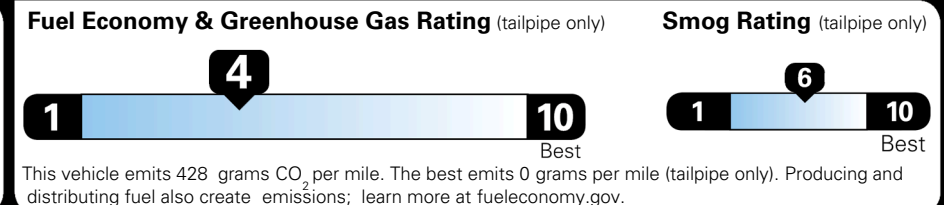

Actual results will vary for many reasons, including driving conditions and how you drive and maintain your vehicle. The average new vehicle gets 29 MPG and costs $8,500 to fuel over 5 years. Cost estimates are based on 15,000 miles per year at $ 3.30 per gallon. MPGe is miles per gasoline gallon equivalent. Vehicle emissions are a significant cause of climate change and smog.

fueleconomy.gov

Calculate personalized estimates and compare vehicles

GOVERNMENT 5-STAR SAFETY RATINGS

Overall Vehicle Score	Not Rated
Based on the combined rating of frontal, side and rollover. Should ONLY be compared to other vehicles of similar size and weight.	
Frontal	Driver
Crash	Passenger
Based on the risk of injury in a frontal impact. Should ONLY be compared to other vehicles of similar size and weight.	
Side	Front seat
Crash	Rear seat
Star ratings based on the risk of injury in a side impact.	
Rollover	
Star ratings based on the risk of rollover in a single-vehicle crash.	

Star ratings range from 1 to 5 stars (★★★★★) with 5 being the highest.
Source: National Highway Traffic Safety Administration (NHTSA).
www.safercar.gov or 1-888-327-4236

Manufacturer's suggested retail price includes Manufacturer's recommended pre-delivery service. License and title fees, state and local taxes and other dealer installed options and accessories are not included in the manufacturer's suggested retail price.

PARTS CONTENT INFORMATION

FOR VEHICLES IN THIS CAR LINE U.S./CANADIAN PARTS CONTENT: 2 %

MAJOR SOURCES OF FOREIGN PARTS: KOREA: 95%

NOTE: PARTS CONTENT DOES NOT INCLUDE FINAL ASSEMBLY, DISTRIBUTION, OR OTHER NON-PARTS COSTS.

FOR THIS VEHICLE FINAL ASSEMBLY POINT: GWANGMYEONG, KOREA

COUNTRY OF ORIGIN ENGINE (MOTOR):

TRANSMISSION: KOREA