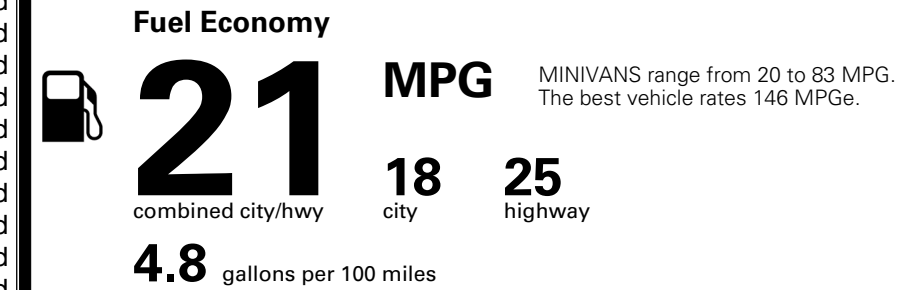

\$285.00
 \$65.00
 \$400.00

MSRP INCLUDING OPTIONS

\$ 41,940.00

INLAND FREIGHT AND HANDLING

\$ 1,495.00

TOTAL MANUFACTURER'S SUGGESTED RETAIL PRICE ▶

\$ 43,435.00

TOTAL ADDITIONAL WEIGHT: 13.3

EPA DOT Fuel Economy and Environment

Gasoline Vehicle

You spend \$3,250 more in fuel costs over 5 years compared to the average new vehicle.

Annual fuel cost \$2,350

Actual results will vary for many reasons, including driving conditions and how you drive and maintain your vehicle. The average new vehicle gets 29 MPG and costs \$8,500 to fuel over 5 years. Cost estimates are based on 15,000 miles per year at \$ 3.30 per gallon. MPGe is miles per gasoline gallon equivalent. Vehicle emissions are a significant cause of climate change and smog.