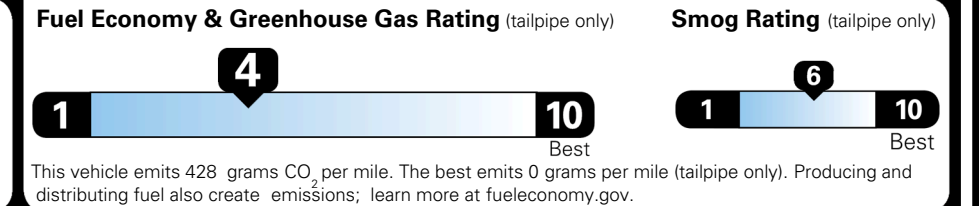

Actual results will vary for many reasons, including driving conditions and how you drive and maintain your vehicle. The average new vehicle gets 29 MPG and costs $8,500 to fuel over 5 years. Cost estimates are based on 15,000 miles per year at $ 3.30 per gallon. MPGe is miles per gasoline gallon equivalent. Vehicle emissions are a significant cause of climate change and smog.

fueleconomy.gov

Calculate personalized estimates and compare vehicles

GOVERNMENT 5-STAR SAFETY RATINGS

Overall Vehicle Score	Not Rated
Based on the combined rating of frontal, side and rollover. Should ONLY be compared to other vehicles of similar size and weight.	
Frontal	Driver ★ ★ ★ ★ ★
Crash	Passenger ★ ★ ★ ★
Based on the risk of injury in a frontal impact. Should ONLY be compared to other vehicles of similar size and weight.	
Side	Front seat Not Rated
Crash	Rear seat Not Rated
Star ratings based on the risk of injury in a side impact.	
Rollover	★ ★ ★ ★
Star ratings based on the risk of rollover in a single-vehicle crash.	

Star ratings range from 1 to 5 stars (★★★★★) with 5 being the highest.
Source: National Highway Traffic Safety Administration (NHTSA).
www.safercar.gov or 1-888-327-4236

Manufacturer's suggested retail price includes Manufacturer's recommended pre-delivery service. License and title fees, state and local taxes and other dealer installed options and accessories are not included in the manufacturer's suggested retail price.

PARTS CONTENT INFORMATION

FOR VEHICLES IN THIS CAR LINE U.S./CANADIAN PARTS CONTENT: 2 %

MAJOR SOURCES OF FOREIGN PARTS: KOREA: 95%

NOTE: PARTS CONTENT DOES NOT INCLUDE FINAL ASSEMBLY, DISTRIBUTION, OR OTHER NON-PARTS COSTS.

FOR THIS VEHICLE FINAL ASSEMBLY POINT: GWANGMYEONG, KOREA

COUNTRY OF ORIGIN ENGINE (MOTOR): KOREA
TRANSMISSION: KOREA