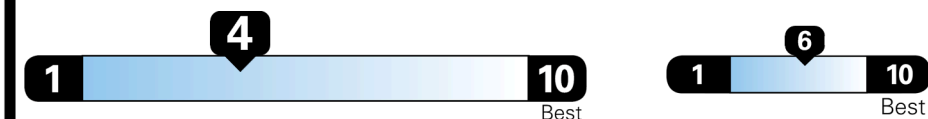

This vehicle emits 428 grams CO₂ per mile. The best emits 0 grams per mile (tailpipe only). Producing and distributing fuel also create emissions; learn more at fueleconomy.gov.

Actual results will vary for many reasons, including driving conditions and how you drive and maintain your vehicle. The average new vehicle gets 29 MPG and costs $8,500 to fuel over 5 years. Cost estimates are based on 15,000 miles per year at $ 3.30 per gallon. MPGe is miles per gasoline gallon equivalent. Vehicle emissions are a significant cause of climate change and smog.

fueleconomy.gov

Calculate personalized estimates and compare vehicles

GOVERNMENT 5-STAR SAFETY RATINGS

PARTS CONTENT INFORMATION

Overall Vehicle Score		Not Rated
Based on the combined rating of frontal, side and rollover. Should ONLY be compared to other vehicles of similar size and weight.		
Frontal	Driver	★★★★★
Crash	Passenger	★★★★
Based on the risk of injury in a frontal impact. Should ONLY be compared to other vehicles of similar size and weight.		
Side	Front seat	Not Rated
Crash	Rear seat	Not Rated
Star ratings based on the risk of injury in a side impact.		
Rollover		★★★★
Star ratings based on the risk of rollover in a single-vehicle crash.		

FOR VEHICLES IN THIS CAR LINE U.S./CANADIAN PARTS CONTENT: 2 %

MAJOR SOURCES OF FOREIGN PARTS: KOREA: 95%

NOTE: PARTS CONTENT DOES NOT INCLUDE FINAL ASSEMBLY, DISTRIBUTION, OR OTHER NON-PARTS COSTS.

FOR THIS VEHICLE FINAL ASSEMBLY POINT: GWANGMYEONG, KOREA

COUNTRY OF ORIGIN ENGINE (MOTOR): KOREA
TRANSMISSION: KOREA

Star ratings range from 1 to 5 stars (★★★★★) with 5 being the highest. Source: National Highway Traffic Safety Administration (NHTSA). www.safercar.gov or 1-888-327-4236

Manufacturer's suggested retail price includes Manufacturer's recommended pre-delivery service. License and title fees, state and local taxes and other dealer installed options and accessories are not included in the manufacturer's suggested retail price.