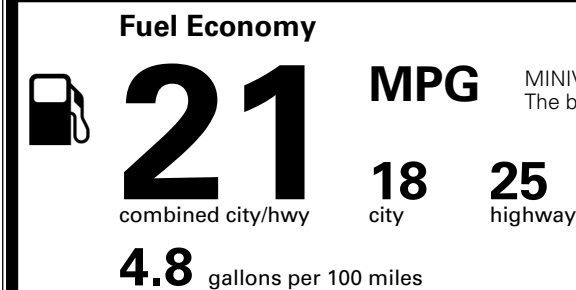

EPA DOT Fuel Economy and Environment

Gasoline Vehicle

MINIVANS range from 20 to 83 MPG. The best vehicle rates 146 MPGe.

You spend **$3,250** more in fuel costs over 5 years compared to the average new vehicle.

Annual fuel cost **$2,350**

Fuel Economy & Greenhouse Gas Rating (tailpipe only) Smog Rating (tailpipe only)