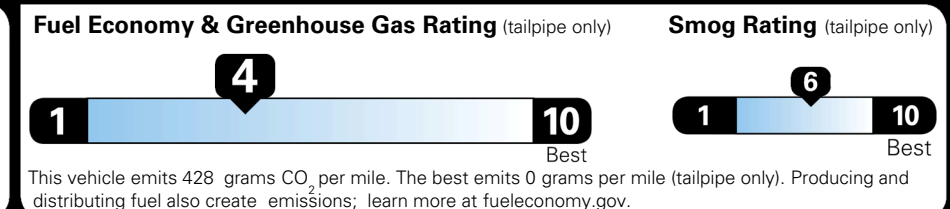

You spend $3,250 more in fuel costs over 5 years compared to the average new vehicle.

Annual fuel cost $2,350