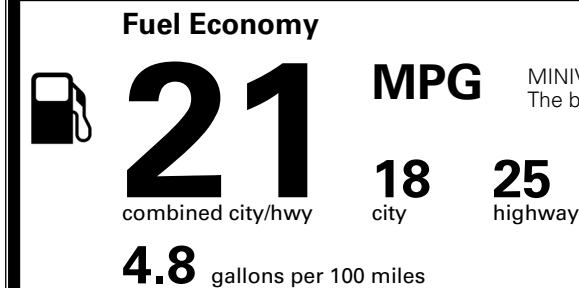

MSRP INCLUDING OPTIONS \$ 42,370.00

INLAND FREIGHT AND HANDLING \$ 1,545.00

TOTAL MANUFACTURER'S SUGGESTED RETAIL PRICE ▶ \$ 43,915.00

TOTAL ADDITIONAL WEIGHT: 11.4

*Additional terms and conditions apply.
 **Kia Connect may be currently unavailable for some Model Year 2022 and newer vehicles sold or purchased in Massachusetts; please see owners.kia.com for more information.
 NOTE: When you purchase this vehicle, Kia America, Inc. collects personal information you provide to the dealership. For information on our collection and use of personal information and your rights, please see our Privacy Policy on www.kia.com.

EPA DOT Fuel Economy and Environment

Gasoline Vehicle

You spend \$3,250 more in fuel costs over 5 years compared to the average new vehicle.

Annual fuel cost \$2,350

Actual results will vary for many reasons, including driving conditions and how you drive and maintain your vehicle. The average new vehicle gets 29 MPG and costs \$8,500 to fuel over 5 years. Cost estimates are based on 15,000 miles per year at \$ 3.30 per gallon. MPGe is miles per gasoline gallon equivalent. Vehicle emissions are a significant cause of climate change and smog.