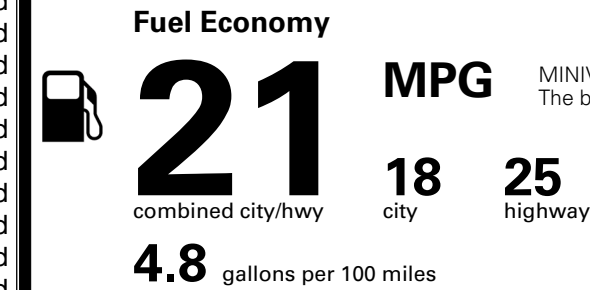

### EPA DOT Fuel Economy and Environment

Gasoline Vehicle

MINIVANS range from 20 to 83 MPG. The best vehicle rates 146 MPGe.

You spend  
**\$3,250**  
 more in fuel costs over 5 years compared to the average new vehicle.