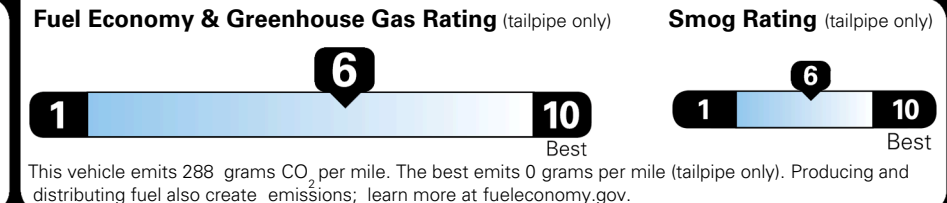

EPA DOT Fuel Economy and Environment

Gasoline Vehicle

You save \$500
 in fuel costs over 5 years compared to the average new vehicle.

Annual fuel cost \$1,600

Actual results will vary for many reasons, including driving conditions and how you drive and maintain your vehicle. The average new vehicle gets 29 MPG and costs \$8,500 to fuel over 5 years. Cost estimates are based on 15,000 miles per year at \$ 3.30 per gallon. MPGe is miles per gasoline gallon equivalent. Vehicle emissions are a significant cause of climate change and smog.