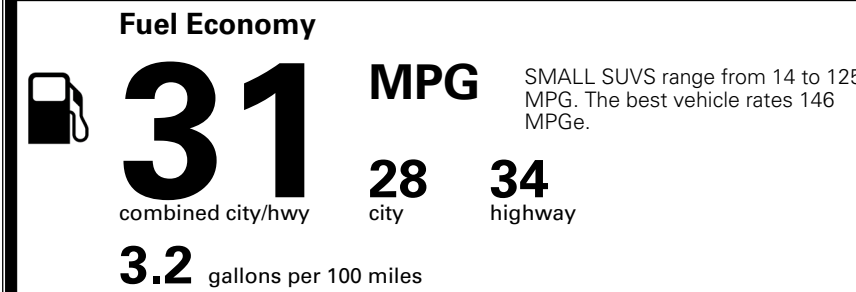

WARRANTY

10 Year/100,000 Mile Limited Powertrain Warranty
5 Year/60,000 Mile Limited Basic Warranty
5 Year/60,000 Mile Roadside Assistance

MANUFACTURER'S SUGGESTED RETAIL PRICE ▶

COMPARE EX FWD FEATURES

Added to/in place of standard S FWD features
- 10.25" Instrument Display
- SynTex Seating Material
- Heated Front Seats
- Power Driver's Seat w/ Power Lumbar
- Dual Illuminated Vanity Mirrors
- Wireless Phone Charger
- Parking Distance Warning - Reverse

ADDITIONAL INSTALLED EQUIPMENT:
(In addition to or in place of standard features)

Carpeted Floor Mats $200.00
Cargo Net, Floor Style $60.00
Cargo Cover $160.00

MSRP INCLUDING OPTIONS $ 26,910.00

INLAND FREIGHT AND HANDLING $ 1,495.00

TOTAL MANUFACTURER'S SUGGESTED RETAIL PRICE ▶ $ 28,405.00

TOTAL ADDITIONAL WEIGHT: 15.1

*Additional terms and conditions apply.
**Kia Connect may be currently unavailable for some Model Year 2022 and newer vehicles sold or purchased in Massachusetts; please see owners.kia.com for more information.
NOTE: When you purchase this vehicle, Kia America, Inc. collects personal information you provide to the dealership. For information on our collection and use of personal information and your rights, please see our Privacy Policy on www.kia.com.

EPA DOT Fuel Economy and Environment

Gasoline Vehicle

You save $500
in fuel costs over 5 years compared to the average new vehicle.

Annual fuel cost $1,600