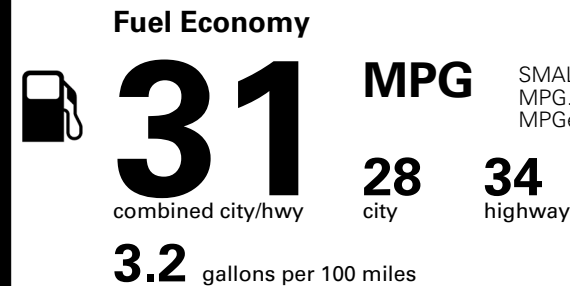

TOTAL MANUFACTURER'S SUGGESTED RETAIL PRICE ▶

\$ 29,600.00

TOTAL ADDITIONAL WEIGHT: 15.1

*Additional terms and conditions apply.
 **Kia Connect may be currently unavailable for some Model Year 2022 and newer vehicles sold or purchased in Massachusetts; please see owners.kia.com for more information.
 NOTE: When you purchase this vehicle, Kia America, Inc. collects personal information you provide to the dealership. For information on our collection and use of personal information and your rights, please see our Privacy Policy on www.kia.com.

EPA DOT Fuel Economy and Environment

Gasoline Vehicle

SMALL SUVs range from 14 to 138 MPG. The best vehicle rates 146 MPGe.

You save \$500
 in fuel costs over 5 years compared to the average new vehicle.