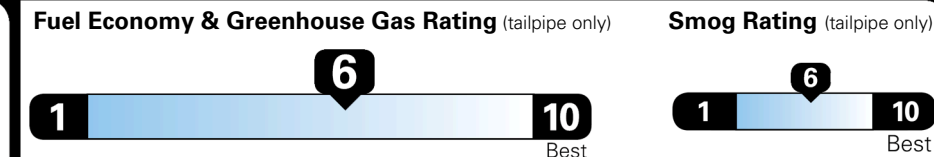

This vehicle emits 288 grams CO₂ per mile. The best emits 0 grams per mile (tailpipe only). Producing and distributing fuel also create emissions; learn more at fueleconomy.gov.

Actual results will vary for many reasons, including driving conditions and how you drive and maintain your vehicle. The average new vehicle gets 29 MPG and costs $8,500 to fuel over 5 years. Cost estimates are based on 15,000 miles per year at $ 3.30 per gallon. MPGe is miles per gasoline gallon equivalent. Vehicle emissions are a significant cause of climate change and smog.

fueleconomy.gov

Calculate personalized estimates and compare vehicles

GOVERNMENT 5-STAR SAFETY RATINGS

Overall Vehicle Score ★ ★ ★ ★ ★

Based on the combined rating of frontal, side and rollover. Should ONLY be compared to other vehicles of similar size and weight.

Frontal Driver ★ ★ ★ ★ ★

Crash Passenger ★ ★ ★ ★ ★

Based on the risk of injury in a frontal impact. Should ONLY be compared to other vehicles of similar size and weight.

Side Front seat ★ ★ ★ ★ ★

Crash Rear seat ★ ★ ★ ★ ★

Star ratings based on the risk of injury in a side impact.

Rollover ★ ★ ★ ★ ★

Star ratings based on the risk of rollover in a single-vehicle crash.

Star ratings range from 1 to 5 stars (★★★★★) with 5 being the highest.

Source: National Highway Traffic Safety Administration (NHTSA).

www.safercar.gov or 1-888-327-4236

Manufacturer's suggested retail price includes Manufacturer's recommended pre-delivery service. License and title fees, state and local taxes and other dealer installed options and accessories are not included in the manufacturer's suggested retail price.

PARTS CONTENT INFORMATION

FOR VEHICLES IN THIS CAR LINE U.S./CANADIAN PARTS CONTENT: 3 %

MAJOR SOURCES OF FOREIGN PARTS: KOREA: 90%

NOTE: PARTS CONTENT DOES NOT INCLUDE FINAL ASSEMBLY, DISTRIBUTION, OR OTHER NON-PARTS COSTS.

FOR THIS VEHICLE FINAL ASSEMBLY POINT: GWANGJU, KOREA

COUNTRY OF ORIGIN

ENGINE (MOTOR): KOREA

TRANSMISSION: KOREA