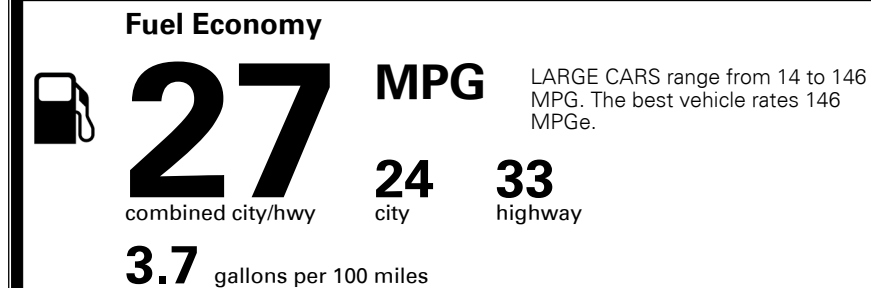

TOTAL MANUFACTURER'S SUGGESTED RETAIL PRICE ▶

\$ 34,500.00

TOTAL ADDITIONAL WEIGHT: 9.8

EPA DOT Fuel Economy and Environment

Gasoline Vehicle

You spend \$750 more in fuel costs over 5 years compared to the average new vehicle.