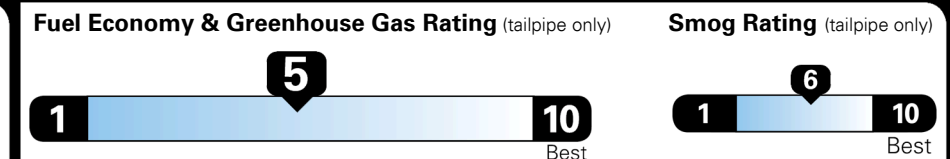

Actual results will vary for many reasons, including driving conditions and how you drive and maintain your vehicle. The average new vehicle gets 29 MPG and costs $8,500 to fuel over 5 years. Cost estimates are based on 15,000 miles per year at $ 3.30 per gallon. MPGe is miles per gasoline gallon equivalent. Vehicle emissions are a significant cause of climate change and smog.

fueleconomy.gov

Calculate personalized estimates and compare vehicles

GOVERNMENT 5-STAR SAFETY RATINGS

Overall Vehicle Score ★ ★ ★ ★ ★

Based on the combined rating of frontal, side and rollover. Should ONLY be compared to other vehicles of similar size and weight.

Frontal Driver ★ ★ ★ ★ ★

Crash Passenger ★ ★ ★ ★ ★

Based on the risk of injury in a frontal impact. Should ONLY be compared to other vehicles of similar size and weight.

Side Front seat ★ ★ ★ ★ ★

Crash Rear seat ★ ★ ★ ★ ★

Star ratings based on the risk of injury in a side impact.

Rollover ★ ★ ★ ★ ★

Star ratings based on the risk of rollover in a single-vehicle crash.

Star ratings range from 1 to 5 stars (★★★★★) with 5 being the highest.

Source: National Highway Traffic Safety Administration (NHTSA).

www.safercar.gov or 1-888-327-4236

Manufacturer's suggested retail price includes Manufacturer's recommended pre-delivery service. License and title fees, state and local taxes and other dealer installed options and accessories are not included in the manufacturer's suggested retail price.

PARTS CONTENT INFORMATION

FOR VEHICLES IN THIS CAR LINE U.S./CANADIAN PARTS CONTENT: 0 %

MAJOR SOURCES OF FOREIGN PARTS: KOREA: 90%

NOTE: PARTS CONTENT DOES NOT INCLUDE FINAL ASSEMBLY, DISTRIBUTION, OR OTHER NON-PARTS COSTS.

FOR THIS VEHICLE FINAL ASSEMBLY POINT: HWASUNG, KOREA

COUNTRY OF ORIGIN

ENGINE (MOTOR): KOREA

TRANSMISSION: KOREA