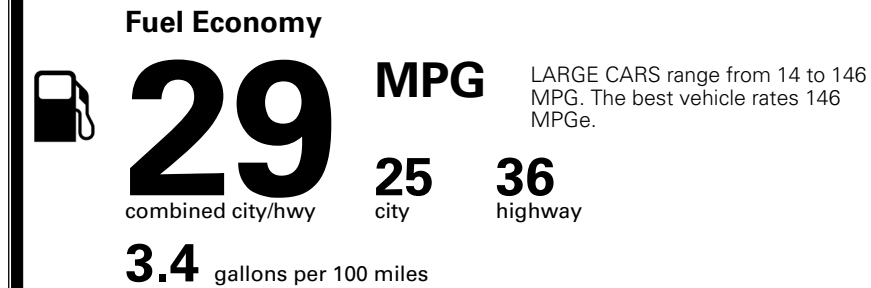

MSRP INCLUDING OPTIONS \$ 31,690.00

INLAND FREIGHT AND HANDLING \$ 1,195.00

TOTAL MANUFACTURER'S SUGGESTED RETAIL PRICE ▶

\$ 32,885.00

TOTAL ADDITIONAL WEIGHT: 21.3

EPA DOT Fuel Economy and Environment

Gasoline Vehicle