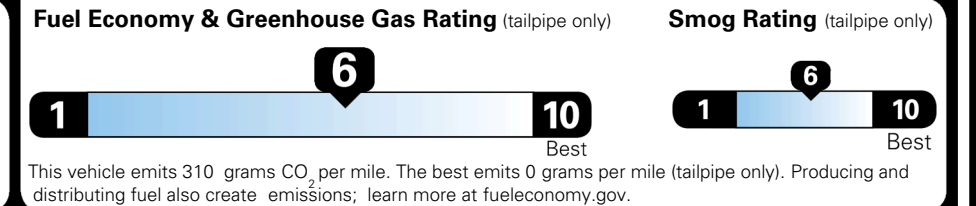

Actual results will vary for many reasons, including driving conditions and how you drive and maintain your vehicle. The average new vehicle gets 29 MPG and costs $8,500 to fuel over 5 years. Cost estimates are based on 15,000 miles per year at $ 3.30 per gallon. MPGe is miles per gasoline gallon equivalent. Vehicle emissions are a significant cause of climate change and smog.

fueleconomy.gov

Calculate personalized estimates and compare vehicles

GOVERNMENT 5-STAR SAFETY RATINGS

Overall Vehicle Score ★ ★ ★ ★ ★

Based on the combined rating of frontal, side and rollover. Should ONLY be compared to other vehicles of similar size and weight.

Frontal Driver ★ ★ ★ ★ ★

Crash Passenger ★ ★ ★ ★ ★

Based on the risk of injury in a frontal impact. Should ONLY be compared to other vehicles of similar size and weight.

Side Front seat ★ ★ ★ ★ ★

Crash Rear seat ★ ★ ★ ★ ★

Star ratings based on the risk of injury in a side impact.

Rollover ★ ★ ★ ★ ★

Star ratings based on the risk of rollover in a single-vehicle crash.

Star ratings range from 1 to 5 stars (★★★★★) with 5 being the highest.

Source: National Highway Traffic Safety Administration (NHTSA).

www.safercar.gov or 1-888-327-4236

Manufacturer's suggested retail price includes Manufacturer's recommended pre-delivery service. License and title fees, state and local taxes and other dealer installed options and accessories are not included in the manufacturer's suggested retail price.

PARTS CONTENT INFORMATION

FOR VEHICLES IN THIS CAR LINE U.S./CANADIAN PARTS CONTENT: 0 %

MAJOR SOURCES OF FOREIGN PARTS: KOREA: 90%

NOTE: PARTS CONTENT DOES NOT INCLUDE FINAL ASSEMBLY, DISTRIBUTION, OR OTHER NON-PARTS COSTS.

FOR THIS VEHICLE FINAL ASSEMBLY POINT: HWASUNG, KOREA

COUNTRY OF ORIGIN ENGINE (MOTOR): KOREA

TRANSMISSION: KOREA

*Additional terms and conditions apply.

**Kia Connect may be currently unavailable for some Model Year 2022 and newer vehicles sold or purchased in Massachusetts; please see owners.kia.com for more information.

NOTE: When you purchase this vehicle, Kia America, Inc. collects personal information you provide to the dealership. For information on our collection and use of personal information and your rights, please see our Privacy Policy on www.kia.com.