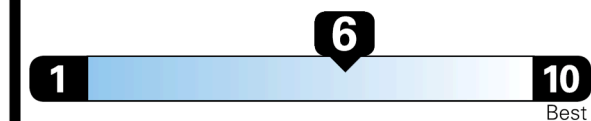

Fuel Economy & Greenhouse Gas Rating (tailpipe only)