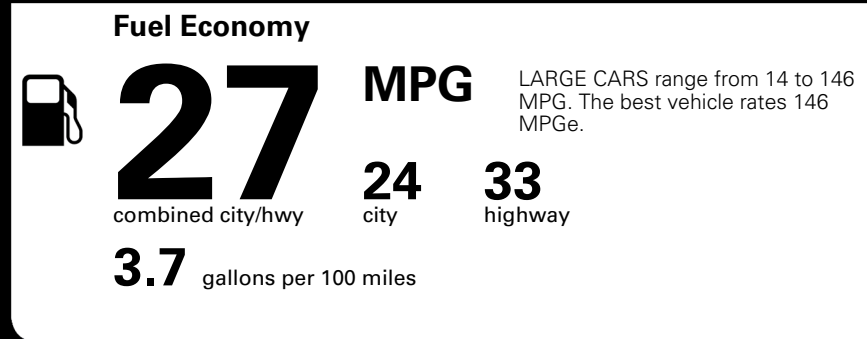

EPA DOT Fuel Economy and Environment

Gasoline Vehicle

You spend \$750 more in fuel costs over 5 years
 compared to the average new vehicle.

Annual fuel cost \$1,850

Actual results will vary for many reasons, including driving conditions and how you drive and maintain your vehicle. The average new vehicle gets 29 MPG and costs \$8,500 to fuel over 5 years. Cost estimates are based on 15,000 miles per year at \$ 3.30 per gallon. MPGe is miles per gasoline gallon equivalent. Vehicle emissions are a significant cause of climate change and smog.