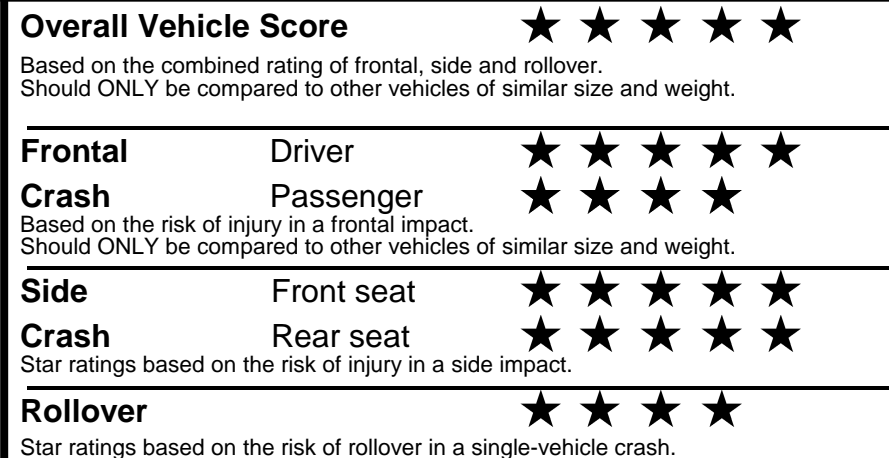

### GOVERNMENT 5-STAR SAFETY RATINGS

Star ratings range from 1 to 5 stars (★★★★★) with 5 being the highest.  
 Source: National Highway Traffic Safety Administration (NHTSA).  
[www.safercar.gov](http://www.safercar.gov) or 1-888-327-4236