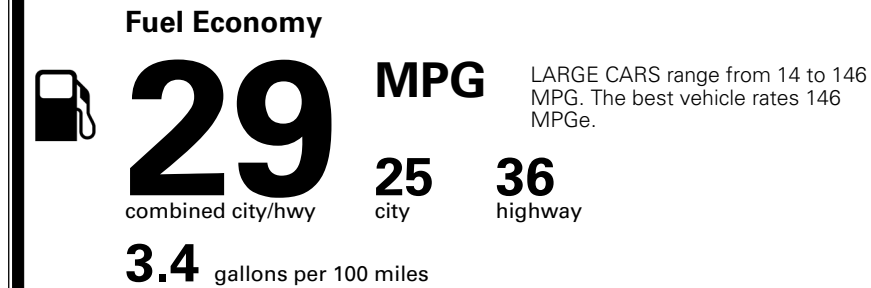

MSRP INCLUDING OPTIONS \$ 31,980.00

INLAND FREIGHT AND HANDLING \$ 1,245.00

TOTAL MANUFACTURER'S SUGGESTED RETAIL PRICE ▶

\$ 33,225.00

TOTAL ADDITIONAL WEIGHT: 25.6

EPA DOT Fuel Economy and Environment

Gasoline Vehicle