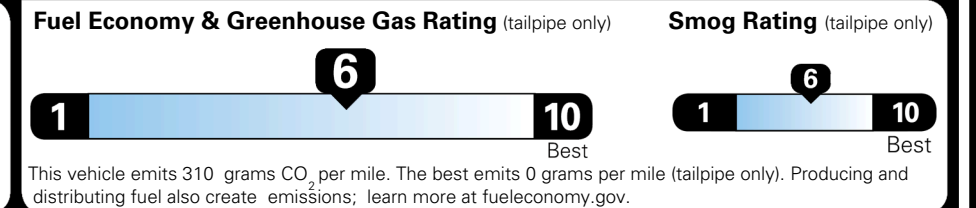

Actual results will vary for many reasons, including driving conditions and how you drive and maintain your vehicle. The average new vehicle gets 29 MPG and costs $8,500 to fuel over 5 years. Cost estimates are based on 15,000 miles per year at $ 3.30 per gallon. MPGe is miles per gasoline gallon equivalent. Vehicle emissions are a significant cause of climate change and smog.

fueleconomy.gov

Calculate personalized estimates and compare vehicles

GOVERNMENT 5-STAR SAFETY RATINGS

Overall Vehicle Score ★ ★ ★ ★ ★

Based on the combined rating of frontal, side and rollover. Should ONLY be compared to other vehicles of similar size and weight.

Frontal Driver ★ ★ ★ ★ ★

Crash Passenger ★ ★ ★ ★ ★

Based on the risk of injury in a frontal impact. Should ONLY be compared to other vehicles of similar size and weight.

Side Front seat ★ ★ ★ ★ ★

Crash Rear seat ★ ★ ★ ★ ★

Star ratings based on the risk of injury in a side impact.

Rollover ★ ★ ★ ★ ★

Star ratings based on the risk of rollover in a single-vehicle crash.

Star ratings range from 1 to 5 stars (★★★★★) with 5 being the highest.

Source: National Highway Traffic Safety Administration (NHTSA).

www.safercar.gov or 1-888-327-4236

Manufacturer's suggested retail price includes Manufacturer's recommended pre-delivery service. License and title fees, state and local taxes and other dealer installed options and accessories are not included in the manufacturer's suggested retail price.

PARTS CONTENT INFORMATION

FOR VEHICLES IN THIS CAR LINE U.S./CANADIAN PARTS CONTENT: 0 %

MAJOR SOURCES OF FOREIGN PARTS: KOREA: 90%

NOTE: PARTS CONTENT DOES NOT INCLUDE FINAL ASSEMBLY, DISTRIBUTION, OR OTHER NON-PARTS COSTS.

FOR THIS VEHICLE FINAL ASSEMBLY POINT: HWASUNG, KOREA

COUNTRY OF ORIGIN ENGINE (MOTOR): KOREA

TRANSMISSION: KOREA

*Additional terms and conditions apply.

**Kia Connect may be currently unavailable for some Model Year 2022 and newer vehicles sold or purchased in Massachusetts; please see owners.kia.com for more information.

NOTE: When you purchase this vehicle, Kia America, Inc. collects personal information you provide to the dealership. For information on our collection and use of personal information and your rights, please see our Privacy Policy on www.kia.com.