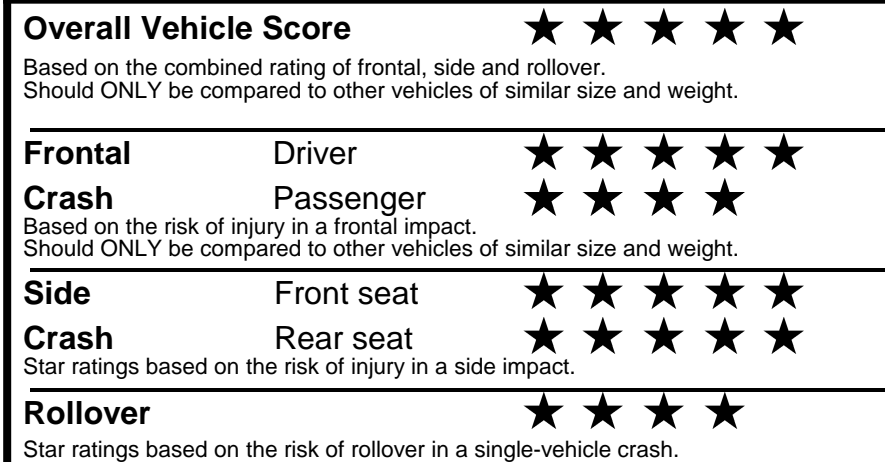

**fueleconomy.gov**

Calculate personalized estimates and compare vehicles

**GOVERNMENT 5-STAR SAFETY RATINGS**

Star ratings range from 1 to 5 stars (★★★★★) with 5 being the highest.  
 Source: National Highway Traffic Safety Administration (NHTSA).  
[www.safercar.gov](http://www.safercar.gov) or 1-888-327-4236