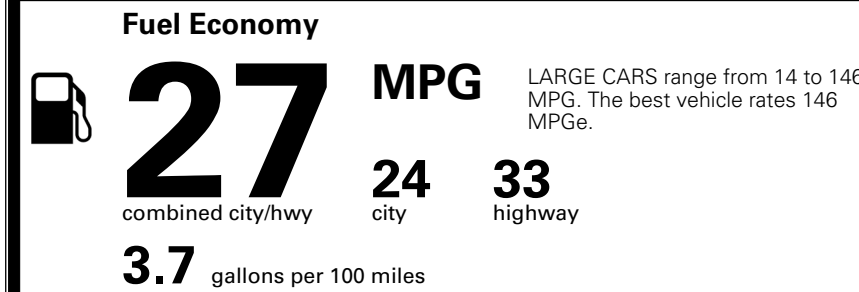

MANUFACTURER'S SUGGESTED RETAIL PRICE ▶

COMPARE GT-LINE AWD FEATURES
Added to/in place of standard GT-Line FWD features
- All-Wheel Drive
- Heated Steering Wheel

ADDITIONAL INSTALLED EQUIPMENT:
(In addition to or in place of standard features)
GT-Line Red Interior Color Package
GT-Line Premium Package
- Panoramic Sunroof w/ Power Sunshade
- LED Interior Lighting
- Bose Premium Audio w/Active Sound Design
- 18" Black Finished Alloy Wheels, Unique Design
Cargo Mat
Carpeted Floor Mats
LED Trunk Light

$ 29,990.00

Included
Included
Included

$295.00
$2,200.00

$110.00
$200.00
$135.00

MSRP INCLUDING OPTIONS

$ 32,930.00

INLAND FREIGHT AND HANDLING

$ 1,195.00

TOTAL MANUFACTURER'S SUGGESTED RETAIL PRICE ▶

$ 34,125.00

TOTAL ADDITIONAL WEIGHT: 21.9

*Additional terms and conditions apply.
**Kia Connect may be currently unavailable for some Model Year 2022 and newer vehicles sold or purchased in Massachusetts; please see owners.kia.com for more information.
NOTE: When you purchase this vehicle, Kia America, Inc. collects personal information you provide to the dealership. For information on our collection and use of personal information and your rights, please see our Privacy Policy on www.kia.com.

EPA DOT Fuel Economy and Environment

Gasoline Vehicle

You spend $750 more in fuel costs over 5 years
compared to the average new vehicle.

Annual fuel cost $1,850