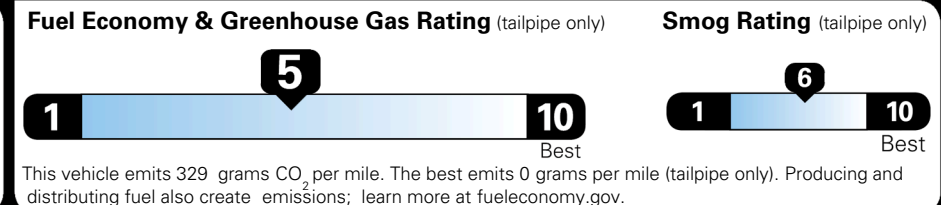

**EPA DOT Fuel Economy and Environment**

**Gasoline Vehicle**

**You spend \$750 more in fuel costs over 5 years**  
 compared to the average new vehicle.

**Annual fuel cost \$1,850**

Actual results will vary for many reasons, including driving conditions and how you drive and maintain your vehicle. The average new vehicle gets 29 MPG and costs \$8,500 to fuel over 5 years. Cost estimates are based on 15,000 miles per year at \$ 3.30 per gallon. MPGe is miles per gasoline gallon equivalent. Vehicle emissions are a significant cause of climate change and smog.