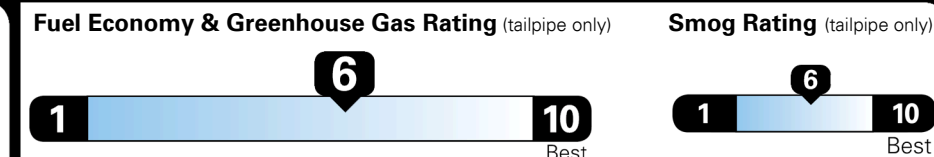

EPA DOT Fuel Economy and Environment

Gasoline Vehicle

You save \$0
 in fuel costs over 5 years compared to the average new vehicle.

Annual fuel cost \$1,700

This vehicle emits 310 grams CO₂ per mile. The best emits 0 grams per mile (tailpipe only). Producing and distributing fuel also create emissions; learn more at fueleconomy.gov.