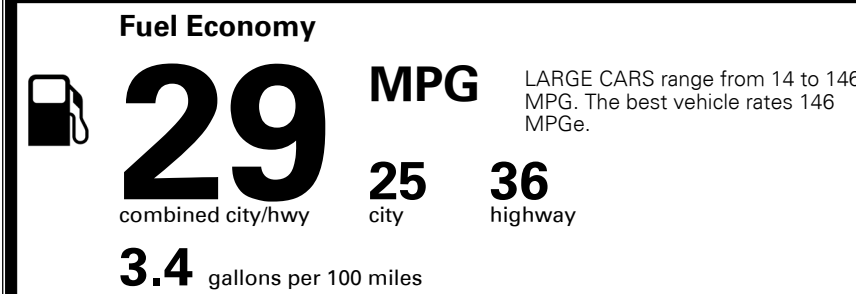

EPA DOT Fuel Economy and Environment

Gasoline Vehicle

You save $0
in fuel costs over 5 years compared to the average new vehicle.

Annual fuel cost $1,700