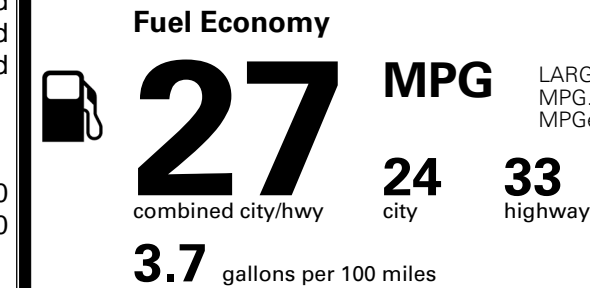

EPA DOT Fuel Economy and Environment

Gasoline Vehicle

You spend
$750
more in fuel costs
over 5 years
compared to the
average new vehicle.

Annual fuel cost
$1,850