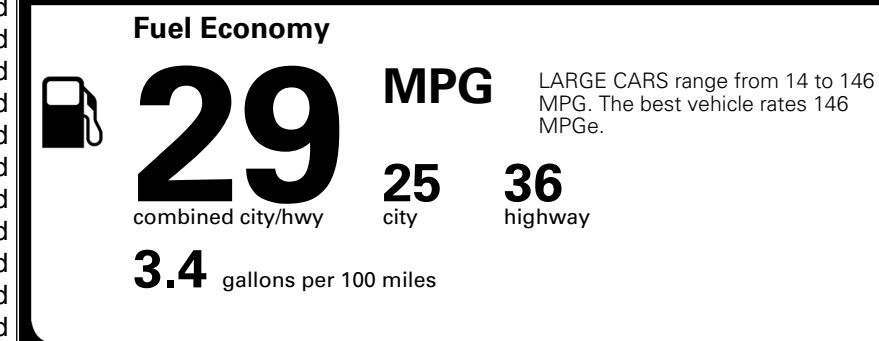

### EPA DOT Fuel Economy and Environment

Gasoline Vehicle

**You save \$0**  
 in fuel costs over 5 years compared to the average new vehicle.

**Annual fuel cost \$1,700**

Actual results will vary for many reasons, including driving conditions and how you drive and maintain your vehicle. The average new vehicle gets 29 MPG and costs \$8,500 to fuel over 5 years. Cost estimates are based on 15,000 miles per year at \$ 3.30 per gallon. MPGe is miles per gasoline gallon equivalent. Vehicle emissions are a significant cause of climate change and smog.