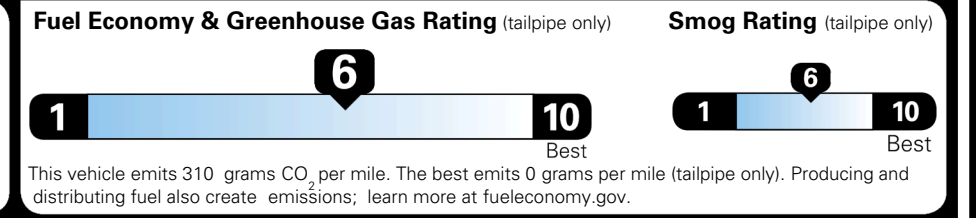

### EPA DOT Fuel Economy and Environment

Gasoline Vehicle

**You save \$0**  
 in fuel costs over 5 years compared to the average new vehicle.

**Annual fuel cost \$1,700**

Actual results will vary for many reasons, including driving conditions and how you drive and maintain your vehicle. The average new vehicle gets 29 MPG and costs \$8,500 to fuel over 5 years. Cost estimates are based on 15,000 miles per year at \$ 3.30 per gallon. MPGe is miles per gasoline gallon equivalent. Vehicle emissions are a significant cause of climate change and smog.