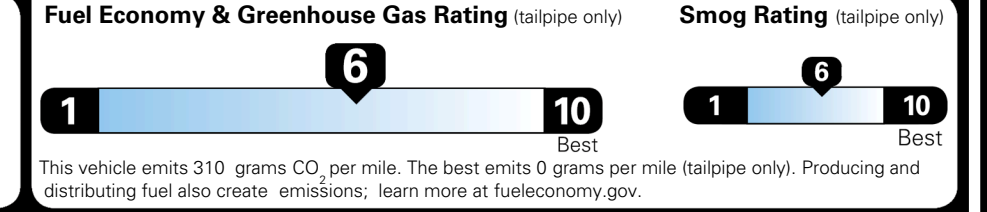

### EPA DOT Fuel Economy and Environment

Gasoline Vehicle

**You save \$0**  
 in fuel costs over 5 years compared to the average new vehicle.

**Annual fuel cost \$1,700**

Actual results will vary for many reasons, including driving conditions and how you drive and maintain your vehicle. The average new vehicle gets 29 MPG and costs \$8,500 to fuel over 5 years. Cost estimates are based on 15,000 miles per year at \$ 3.30 per gallon. MPGe is miles per gasoline gallon equivalent. Vehicle emissions are a significant cause of climate change and smog.