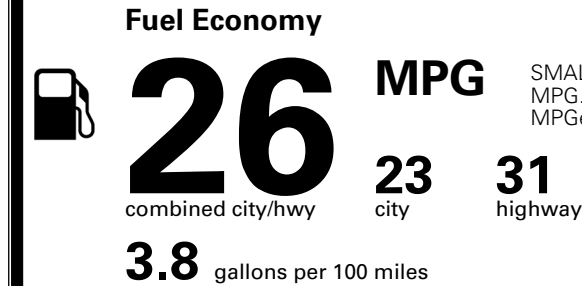

TOTAL ADDITIONAL WEIGHT: 11.0

EPA DOT Fuel Economy and Environment

Gasoline Vehicle

SMALL SUVs range from 14 to 138 MPG. The best vehicle rates 146 MPGe.

You spend \$1,000 more in fuel costs over 5 years compared to the average new vehicle.