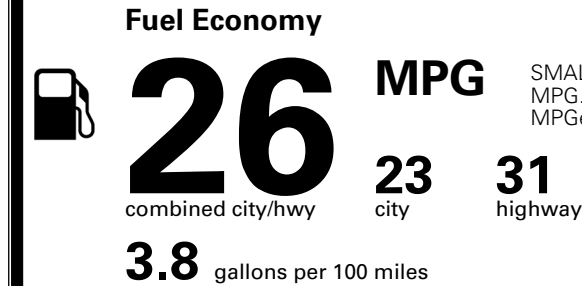

EPA DOT Fuel Economy and Environment

Gasoline Vehicle

SMALL SUVs range from 14 to 125 MPG. The best vehicle rates 146 MPGe.

You spend $1,000 more in fuel costs over 5 years compared to the average new vehicle.

Annual fuel cost
$1,900

Fuel Economy & Greenhouse Gas Rating (tailpipe only) Smog Rating (tailpipe only)