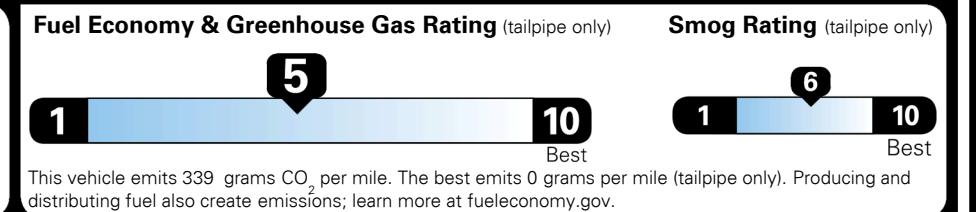

TOTAL ADDITIONAL WEIGHT: 17.2

EPA DOT Fuel Economy and Environment

Gasoline Vehicle

You spend \$1,000 more in fuel costs over 5 years compared to the average new vehicle.

Annual fuel cost \$1,900

Actual results will vary for many reasons, including driving conditions and how you drive and maintain your vehicle. The average new vehicle gets 29 MPG and costs \$8,500 to fuel over 5 years. Cost estimates are based on 15,000 miles per year at \$ 3.30 per gallon. MPGe is miles per gasoline gallon equivalent. Vehicle emissions are a significant cause of climate change and smog.