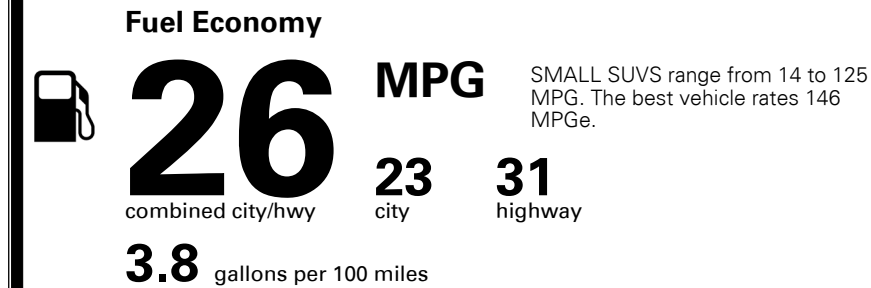

TOTAL ADDITIONAL WEIGHT: 17.2

EPA DOT Fuel Economy and Environment

Gasoline Vehicle

You spend \$1,000 more in fuel costs over 5 years compared to the average new vehicle.

Annual fuel cost \$1,900

Actual results will vary for many reasons, including driving conditions and how you drive and maintain your vehicle. The average new vehicle gets 29 MPG and costs \$8,500 to fuel over 5 years. Cost estimates are based on 15,000 miles per year at \$ 3.30 per gallon. MPGe is miles per gasoline gallon equivalent. Vehicle emissions are a significant cause of climate change and smog.