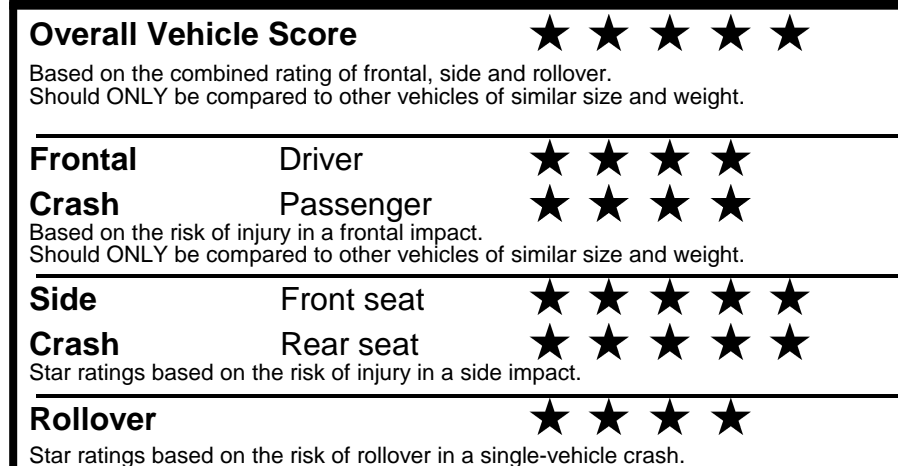

## GOVERNMENT 5-STAR SAFETY RATINGS

Star ratings range from 1 to 5 stars (★★★★★) with 5 being the highest.  
 Source: National Highway Traffic Safety Administration (NHTSA).  
[www.safercar.gov](http://www.safercar.gov) or 1-888-327-4236