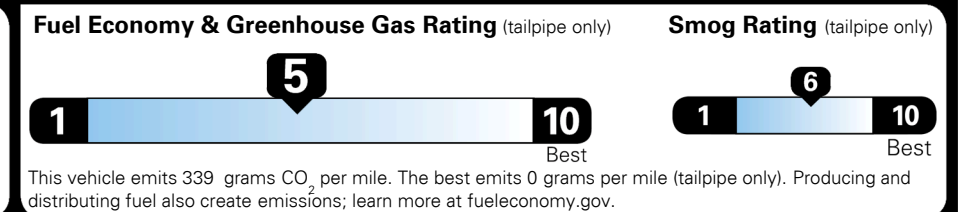

## EPA DOT Fuel Economy and Environment

Gasoline Vehicle

You spend  
**\$500**  
 more in fuel costs  
 over 5 years  
 compared to the  
 average new vehicle.

Annual fuel cost  
**\$2,000**

Actual results will vary for many reasons, including driving conditions and how you drive and maintain your vehicle. The average new vehicle gets 28 MPG and costs \$9,500 to fuel over 5 years. Cost estimates are based on 15,000 miles per year at \$ 3.50 per gallon. MPGe is miles per gasoline gallon equivalent. Vehicle emissions are a significant cause of climate change and smog.