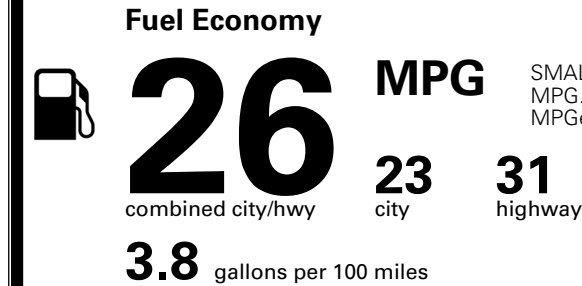

INLAND FREIGHT AND HANDLING \$ 1,495.00

TOTAL MANUFACTURER'S SUGGESTED RETAIL PRICE ▶

\$ 37,140.00

TOTAL ADDITIONAL WEIGHT: 12.1

*Additional terms and conditions apply.

**Kia Connect may be currently unavailable for some Model Year 2022 and newer vehicles sold or purchased in Massachusetts; please see owners.kia.com for more information.

EPA DOT Fuel Economy and Environment

Gasoline Vehicle

SMALL SUVs range from 14 to 138 MPG. The best vehicle rates 146 MPGe.

You spend
\$1,000
 more in fuel costs
 over 5 years
 compared to the
 average new vehicle.