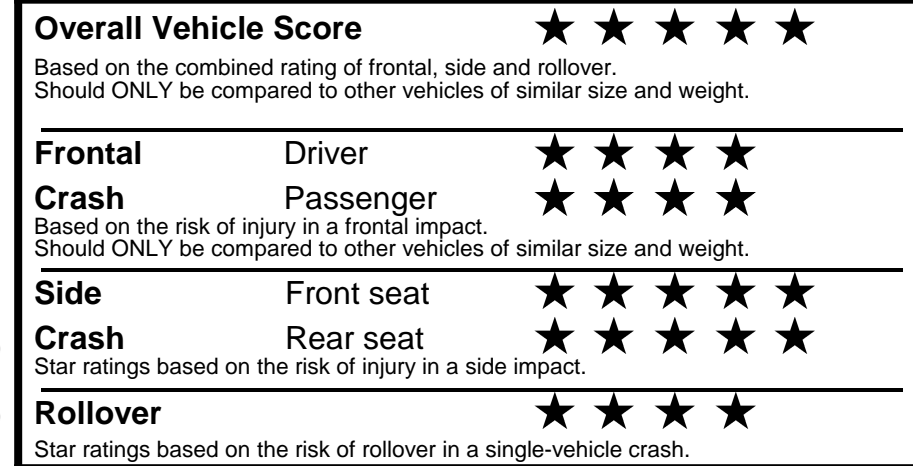

fueleconomy.gov

Calculate personalized estimates and compare vehicles

GOVERNMENT 5-STAR SAFETY RATINGS

Star ratings range from 1 to 5 stars (★★★★★) with 5 being the highest. Source: National Highway Traffic Safety Administration (NHTSA). www.safercar.gov or 1-888-327-4236