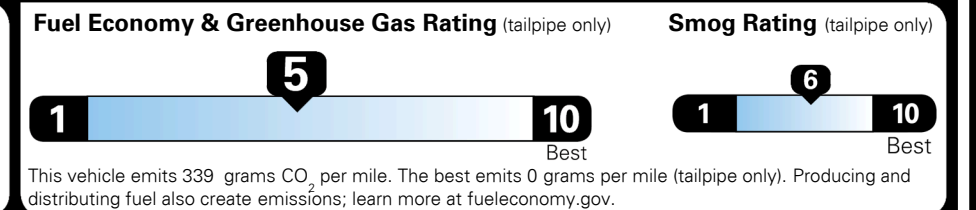

TOTAL ADDITIONAL WEIGHT: 26.8

EPA DOT Fuel Economy and Environment

Gasoline Vehicle

You spend \$1,000 more in fuel costs over 5 years compared to the average new vehicle.

Annual fuel cost \$1,900

Actual results will vary for many reasons, including driving conditions and how you drive and maintain your vehicle. The average new vehicle gets 29 MPG and costs \$8,500 to fuel over 5 years. Cost estimates are based on 15,000 miles per year at \$ 3.30 per gallon. MPGe is miles per gasoline gallon equivalent. Vehicle emissions are a significant cause of climate change and smog.