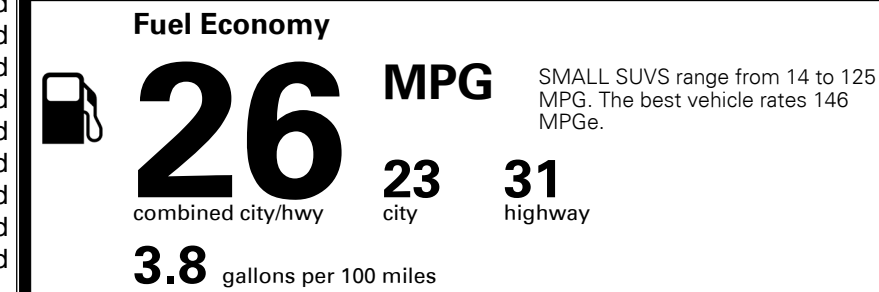

TOTAL ADDITIONAL WEIGHT: 26.8

EPA DOT Fuel Economy and Environment

Gasoline Vehicle

You spend \$1,000 more in fuel costs over 5 years compared to the average new vehicle.

Annual fuel cost \$1,900

Actual results will vary for many reasons, including driving conditions and how you drive and maintain your vehicle. The average new vehicle gets 29 MPG and costs \$8,500 to fuel over 5 years. Cost estimates are based on 15,000 miles per year at \$ 3.30 per gallon. MPGe is miles per gasoline gallon equivalent. Vehicle emissions are a significant cause of climate change and smog.