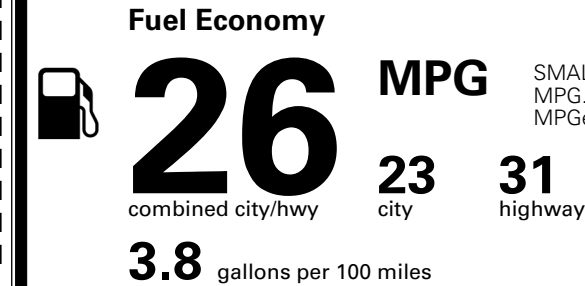

\$495.00
 \$1,300.00
 \$235.00
 \$130.00

MSRP INCLUDING OPTIONS

\$ 37,450.00

INLAND FREIGHT AND HANDLING

\$ 1,495.00

TOTAL MANUFACTURER'S SUGGESTED RETAIL PRICE ▶

\$ 38,945.00

TOTAL ADDITIONAL WEIGHT: 11.1

EPA DOT Fuel Economy and Environment

Gasoline Vehicle

SMALL SUVs range from 14 to 125 MPG. The best vehicle rates 146 MPGe.

You spend \$1,000 more in fuel costs over 5 years compared to the average new vehicle.