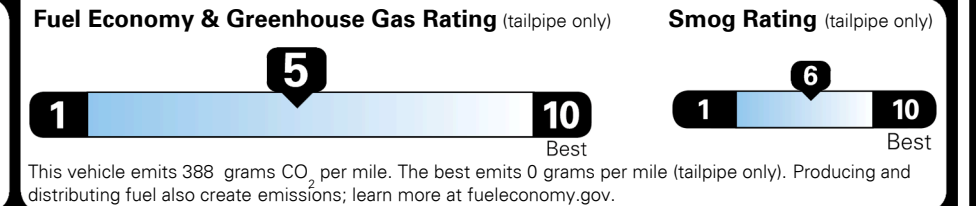

TOTAL MANUFACTURER'S SUGGESTED RETAIL PRICE ►

\$ 41,800.00

EPA DOT Fuel Economy and Environment

Gasoline Vehicle

You spend \$2,250 more in fuel costs over 5 years compared to the average new vehicle.

Annual fuel cost \$2,150