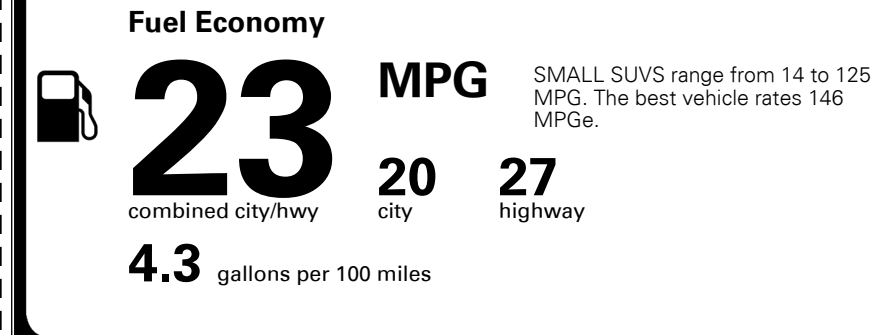

TOTAL MANUFACTURER'S SUGGESTED RETAIL PRICE ►

\$ 41,800.00

EPA DOT Fuel Economy and Environment

Gasoline Vehicle

You spend \$2,250 more in fuel costs over 5 years compared to the average new vehicle.

Annual fuel cost \$2,150