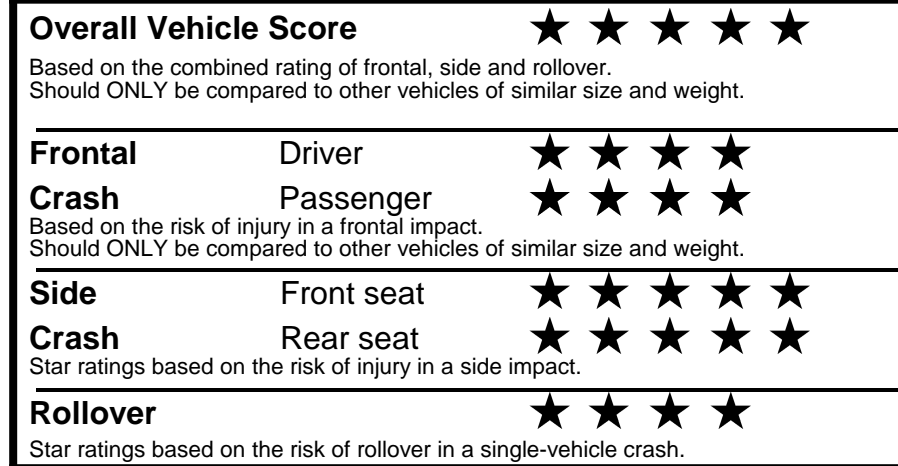

GOVERNMENT 5-STAR SAFETY RATINGS

Star ratings range from 1 to 5 stars (★★★★★) with 5 being the highest. Source: National Highway Traffic Safety Administration (NHTSA). www.safercar.gov or 1-888-327-4236

Manufacturer's suggested retail price includes Manufacturer's recommended pre-delivery service. License and title fees, state and local taxes and other dealer installed options and accessories are not included in the manufacturer's suggested retail price.

PARTS CONTENT INFORMATION

FOR VEHICLES IN THIS CAR LINE U.S./CANADIAN PARTS CONTENT: 55 %

MAJOR SOURCES OF FOREIGN PARTS: KOREA: 30%

NOTE: PARTS CONTENT DOES NOT INCLUDE FINAL ASSEMBLY, DISTRIBUTION, OR OTHER NON-PARTS COSTS.

FOR THIS VEHICLE FINAL ASSEMBLY POINT: WEST POINT, GA, USA

COUNTRY OF ORIGIN ENGINE (MOTOR): USA
TRANSMISSION: KOREA

*Additional terms and conditions apply.
**Kia Connect may be currently unavailable for some Model Year 2022 and newer vehicles sold or purchased in Massachusetts; please see owners.kia.com for more information.
NOTE: When you purchase this vehicle, Kia America, Inc. collects personal information you provide to the dealership. For information on our collection and use of personal information and your rights, please see our Privacy Policy on www.kia.com.

TOTAL ADDITIONAL WEIGHT: 19.3