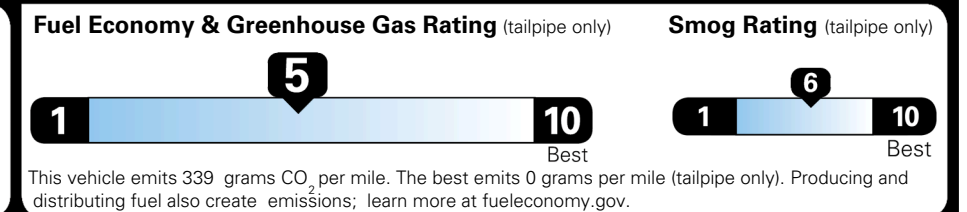

TOTAL ADDITIONAL WEIGHT: 6.6

EPA DOT Fuel Economy and Environment

Gasoline Vehicle

You spend \$1,000 more in fuel costs over 5 years compared to the average new vehicle.

Annual fuel cost \$1,900

Actual results will vary for many reasons, including driving conditions and how you drive and maintain your vehicle. The average new vehicle gets 29 MPG and costs \$8,500 to fuel over 5 years. Cost estimates are based on 15,000 miles per year at \$ 3.30 per gallon. MPGe is miles per gasoline gallon equivalent. Vehicle emissions are a significant cause of climate change and smog.