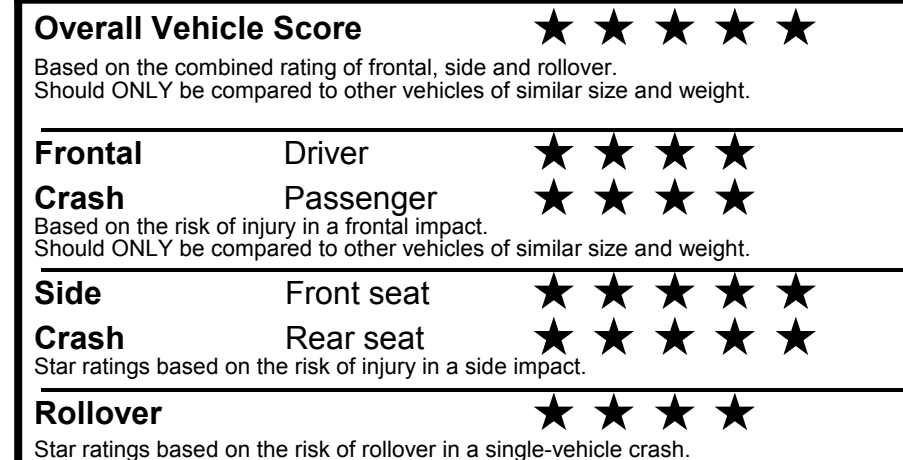

fueleconomy.gov

Calculate personalized estimates and compare vehicles

GOVERNMENT 5-STAR SAFETY RATINGS

Star ratings range from 1 to 5 stars (★★★★★) with 5 being the highest.
 Source: National Highway Traffic Safety Administration (NHTSA).
www.safercar.gov or 1-888-327-4236