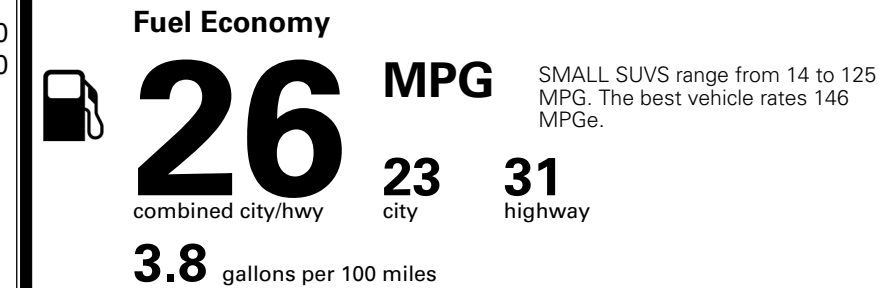

\$ 33,120.00

INLAND FREIGHT AND HANDLING

\$ 1,495.00

TOTAL MANUFACTURER'S SUGGESTED RETAIL PRICE ▶

\$ 34,615.00

*Additional terms and conditions apply.
 **Kia Connect may be currently unavailable for some Model Year 2022 and newer vehicles sold or purchased in Massachusetts; please see owners.kia.com for more information.
 NOTE: When you purchase this vehicle, Kia America, Inc. collects personal information you provide to the dealership. For information on our collection and use of personal information and your rights, please see our Privacy Policy on www.kia.com.

TOTAL ADDITIONAL WEIGHT: 6.6

EPA DOT Fuel Economy and Environment

Gasoline Vehicle

You spend \$1,000 more in fuel costs over 5 years compared to the average new vehicle.

Annual fuel cost \$1,900

Actual results will vary for many reasons, including driving conditions and how you drive and maintain your vehicle. The average new vehicle gets 29 MPG and costs \$8,500 to fuel over 5 years. Cost estimates are based on 15,000 miles per year at \$ 3.30 per gallon. MPGe is miles per gasoline gallon equivalent. Vehicle emissions are a significant cause of climate change and smog.