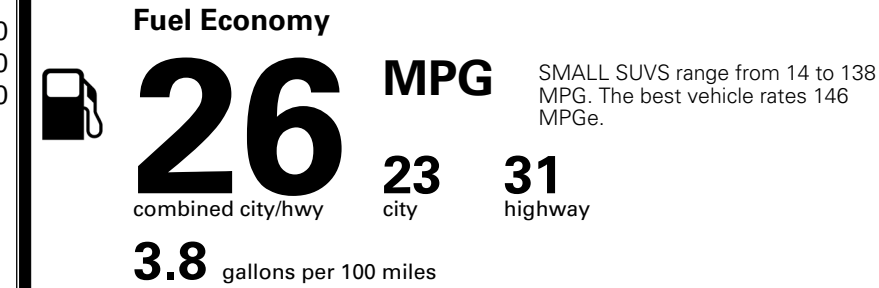

MSRP INCLUDING OPTIONS

\$ 32,745.00

INLAND FREIGHT AND HANDLING

\$ 1,495.00

TOTAL MANUFACTURER'S SUGGESTED RETAIL PRICE ▶

\$ 34,240.00

*Additional terms and conditions apply.
 **Kia Connect may be currently unavailable for some Model Year 2022 and newer vehicles sold or purchased in Massachusetts; please see owners.kia.com for more information.
 NOTE: When you purchase this vehicle, Kia America, Inc. collects personal information you provide to the dealership. For information on our collection and use of personal information and your rights, please see our Privacy Policy on www.kia.com.

TOTAL ADDITIONAL WEIGHT: 12.1

EPA DOT Fuel Economy and Environment

Gasoline Vehicle

You spend
\$1,000
 more in fuel costs
 over 5 years
 compared to the
 average new vehicle.

Annual fuel cost
\$1,900

Actual results will vary for many reasons, including driving conditions and how you drive and maintain your vehicle. The average new vehicle gets 29 MPG and costs \$8,500 to fuel over 5 years. Cost estimates are based on 15,000 miles per year at \$ 3.30 per gallon. MPGe is miles per gasoline gallon equivalent. Vehicle emissions are a significant cause of climate change and smog.