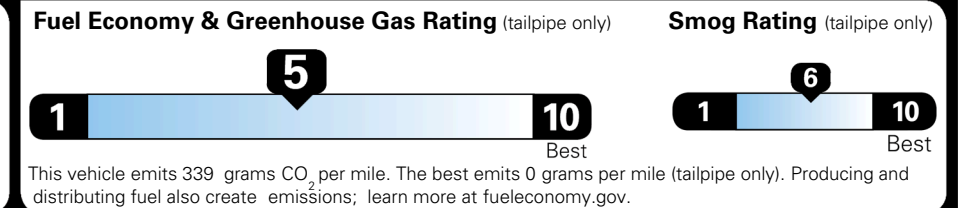

TOTAL ADDITIONAL WEIGHT: 12.1

EPA DOT Fuel Economy and Environment

Gasoline Vehicle

You spend
\$1,000
 more in fuel costs
 over 5 years
 compared to the
 average new vehicle.

Annual fuel cost
\$1,900

Actual results will vary for many reasons, including driving conditions and how you drive and maintain your vehicle. The average new vehicle gets 29 MPG and costs \$8,500 to fuel over 5 years. Cost estimates are based on 15,000 miles per year at \$ 3.30 per gallon. MPGe is miles per gasoline gallon equivalent. Vehicle emissions are a significant cause of climate change and smog.