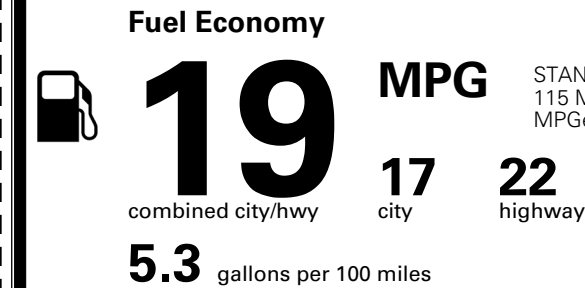

EPA DOT Fuel Economy and Environment

Gasoline Vehicle

STANDARD SUVs range from 13 to 115 MPG. The best vehicle rates 146 MPGe.

You spend
$4,250
more in fuel costs
over 5 years
compared to the
average new vehicle.

Annual fuel cost
$2,450

Fuel Economy & Greenhouse Gas Rating (tailpipe only)