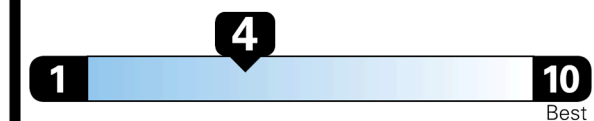

This vehicle emits 467 grams CO₂ per mile. The best emits 0 grams per mile (tailpipe only). Producing and distributing fuel also create emissions; learn more at fueleconomy.gov.

Smog Rating (tailpipe only)