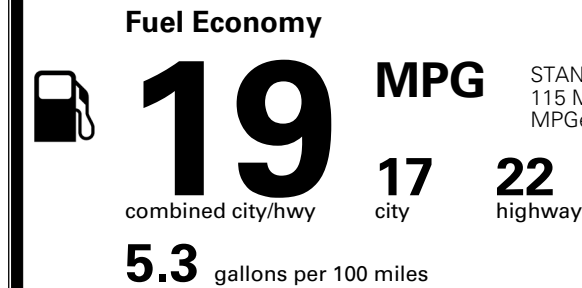

## EPA DOT Fuel Economy and Environment

Gasoline Vehicle

STANDARD SUVs range from 13 to 115 MPG. The best vehicle rates 146 MPGe.

You spend  
**\$4,250**  
 more in fuel costs  
 over 5 years  
 compared to the  
 average new vehicle.