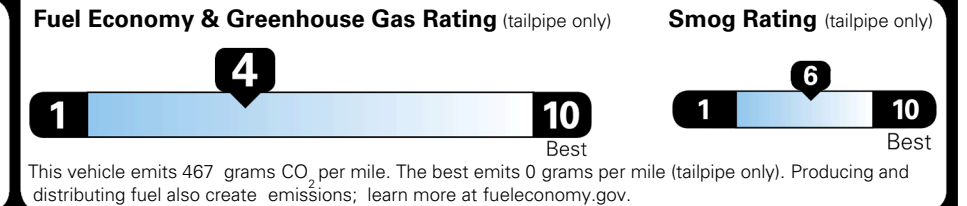

\$495.00

MSRP INCLUDING OPTIONS

\$ 57,285.00

INLAND FREIGHT AND HANDLING

\$ 1,545.00

TOTAL MANUFACTURER'S SUGGESTED RETAIL PRICE ▶

\$ 58,830.00

TOTAL ADDITIONAL WEIGHT:

EPA DOT Fuel Economy and Environment

Gasoline Vehicle

You spend
\$4,250
more in fuel costs
over 5 years
compared to the
average new vehicle.

Annual fuel cost
\$2,450

Actual results will vary for many reasons, including driving conditions and how you drive and maintain your vehicle. The average new vehicle gets 29 MPG and costs \$8,000 to fuel over 5 years. Cost estimates are based on 15,000 miles per year at \$ 3.10 per gallon. MPGe is miles per gasoline gallon equivalent. Vehicle emissions are a significant cause of climate change and smog.