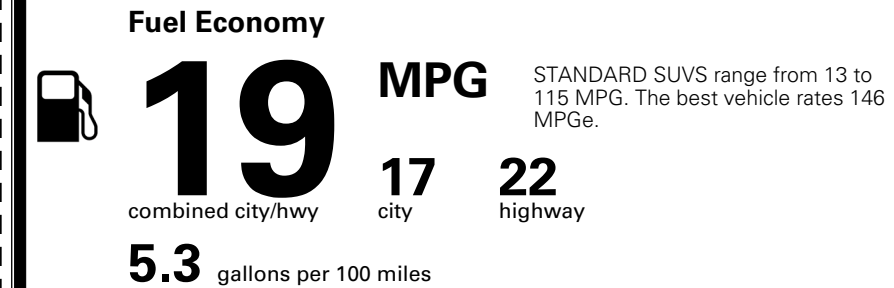

\$495.00

MSRP INCLUDING OPTIONS

\$ 57,285.00

INLAND FREIGHT AND HANDLING

\$ 1,545.00

TOTAL MANUFACTURER'S SUGGESTED RETAIL PRICE ▶

\$ 58,830.00

TOTAL ADDITIONAL WEIGHT:

EPA DOT Fuel Economy and Environment

Gasoline Vehicle

You spend
\$4,250
more in fuel costs
over 5 years
compared to the
average new vehicle.

Annual fuel cost
\$2,450

Actual results will vary for many reasons, including driving conditions and how you drive and maintain your vehicle. The average new vehicle gets 29 MPG and costs \$8,000 to fuel over 5 years. Cost estimates are based on 15,000 miles per year at \$ 3.10 per gallon. MPGe is miles per gasoline gallon equivalent. Vehicle emissions are a significant cause of climate change and smog.