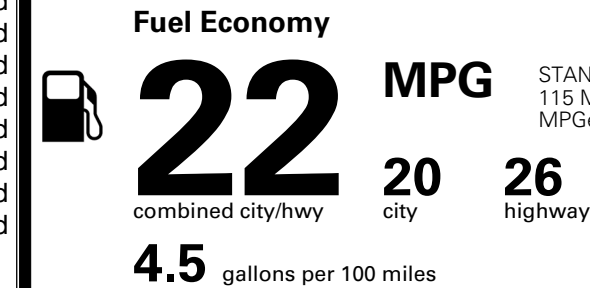

\$625.00
 \$250.00
 \$65.00
 \$145.00
 \$75.00

MSRP INCLUDING OPTIONS

\$ 43,250.00

INLAND FREIGHT AND HANDLING

\$ 1,545.00

TOTAL MANUFACTURER'S SUGGESTED RETAIL PRICE ▶

\$ 44,795.00

TOTAL ADDITIONAL WEIGHT: 16.8

EPA DOT Fuel Economy and Environment

Gasoline Vehicle

You spend
\$2,750
 more in fuel costs
 over 5 years
 compared to the
 average new vehicle.

Annual fuel cost
\$2,250

Actual results will vary for many reasons, including driving conditions and how you drive and maintain your vehicle. The average new vehicle gets 29 MPG and costs \$8,500 to fuel over 5 years. Cost estimates are based on 15,000 miles per year at \$ 3.30 per gallon. MPGe is miles per gasoline gallon equivalent. Vehicle emissions are a significant cause of climate change and smog.