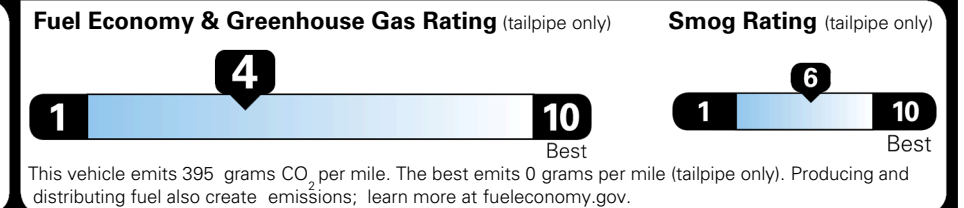

You spend
$2,750
more in fuel costs
over 5 years
compared to the
average new vehicle.

Annual fuel cost
$2,250