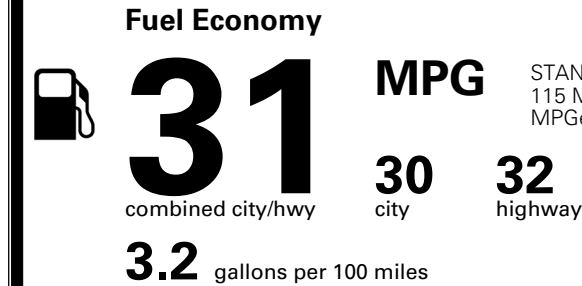

MSRP INCLUDING OPTIONS \$ 56,895.00

INLAND FREIGHT AND HANDLING \$ 1,545.00

**TOTAL MANUFACTURER'S SUGGESTED RETAIL PRICE ▶ \$ 58,440.00**

TOTAL ADDITIONAL WEIGHT: 29.2

\$ 54,490.00

Included  
 Included  
 Included  
 Included  
 Included  
 Included  
 Included

## EPA DOT Fuel Economy and Environment

Gasoline Vehicle

STANDARD SUVS range from 13 to 115 MPG. The best vehicle rates 146 MPGe.

**You save \$500**  
 in fuel costs over 5 years compared to the average new vehicle.