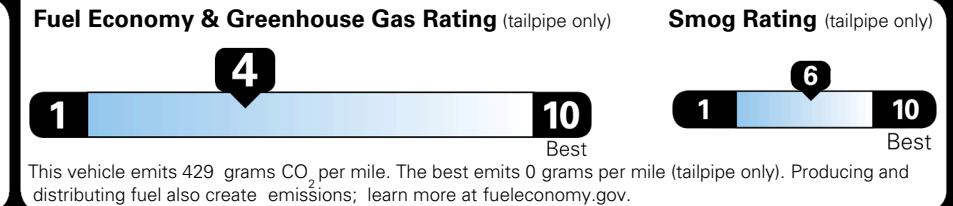

You spend
$3,500
more in fuel costs
over 5 years
compared to the
average new vehicle.

Annual fuel cost
$2,300