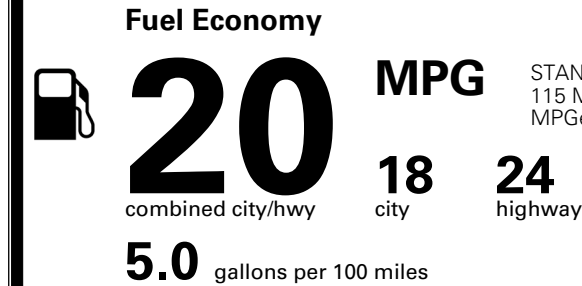

TOTAL ADDITIONAL WEIGHT: 14.1

\$ 47,290.00

Included
 Included
 Included
 Included
 Included
 Included
 Included

\$250.00
 \$155.00

\$ 47,695.00

\$ 1,545.00

\$ 49,240.00

EPA DOT Fuel Economy and Environment

Gasoline Vehicle

You spend \$3,500 more in fuel costs over 5 years compared to the average new vehicle.

Annual fuel cost \$2,300

Actual results will vary for many reasons, including driving conditions and how you drive and maintain your vehicle. The average new vehicle gets 29 MPG and costs \$8,000 to fuel over 5 years. Cost estimates are based on 15,000 miles per year at \$ 3.10 per gallon. MPGe is miles per gasoline gallon equivalent. Vehicle emissions are a significant cause of climate change and smog.