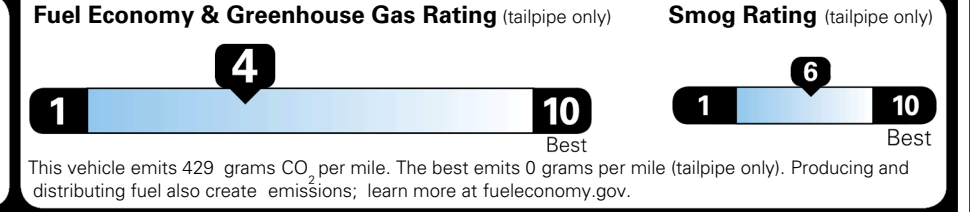

You spend $3,500 more in fuel costs over 5 years compared to the average new vehicle.

Annual fuel cost $2,300