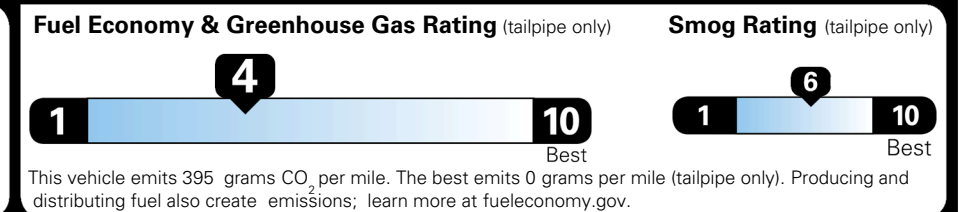

Actual results will vary for many reasons, including driving conditions and how you drive and maintain your vehicle. The average new vehicle gets 29 MPG and costs $8,000 to fuel over 5 years. Cost estimates are based on 15,000 miles per year at $ 3.10 per gallon. MPGe is miles per gasoline gallon equivalent. Vehicle emissions are a significant cause of climate change and smog.

fueleconomy.gov

Calculate personalized estimates and compare vehicles

GOVERNMENT 5-STAR SAFETY RATINGS

Overall Vehicle Score	Not Rated	
Based on the combined rating of frontal, side and rollover. Should ONLY be compared to other vehicles of similar size and weight.		
Frontal Crash	Driver	Not Rated
Based on the risk of injury in a frontal impact. Should ONLY be compared to other vehicles of similar size and weight.	Passenger	Not Rated
Side Crash	Front seat	Not Rated
Star ratings based on the risk of injury in a side impact.	Rear seat	Not Rated
Rollover	Not Rated	
Star ratings based on the risk of rollover in a single-vehicle crash.		

Star ratings range from 1 to 5 stars (★★★★★) with 5 being the highest. Source: National Highway Traffic Safety Administration (NHTSA). www.safercar.gov or 1-888-327-4236

Manufacturer's suggested retail price includes Manufacturer's recommended pre-delivery service. License and title fees, state and local taxes and other dealer installed options and accessories are not included in the manufacturer's suggested retail price.

PARTS CONTENT INFORMATION

FOR VEHICLES IN THIS CAR LINE U.S./CANADIAN PARTS CONTENT: 50 %

MAJOR SOURCES OF FOREIGN PARTS: KOREA: 35%

NOTE: PARTS CONTENT DOES NOT INCLUDE FINAL ASSEMBLY, DISTRIBUTION, OR OTHER NON-PARTS COSTS.

FOR THIS VEHICLE FINAL ASSEMBLY POINT: WEST POINT, GA, USA

COUNTRY OF ORIGIN ENGINE (MOTOR): KOREA

TRANSMISSION: USA