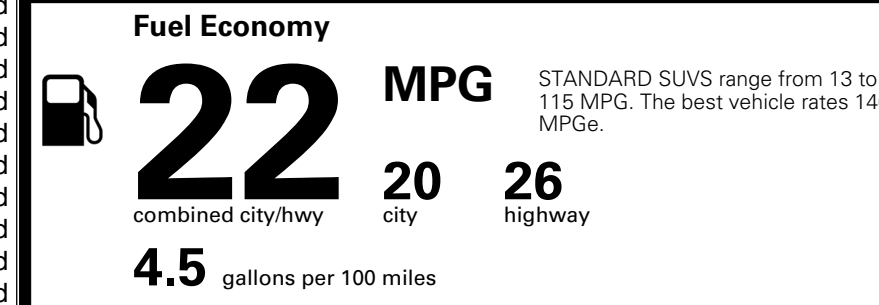

\$295.00
 \$395.00
 \$250.00
 \$200.00
 \$45.00
 \$145.00

MSRP INCLUDING OPTIONS

\$ 45,120.00

INLAND FREIGHT AND HANDLING

\$ 1,545.00

TOTAL MANUFACTURER'S SUGGESTED RETAIL PRICE ▶

\$ 46,665.00

TOTAL ADDITIONAL WEIGHT: 28.1

EPA DOT Fuel Economy and Environment

Gasoline Vehicle

You spend \$2,500 more in fuel costs over 5 years compared to the average new vehicle.

Annual fuel cost \$2,100

Actual results will vary for many reasons, including driving conditions and how you drive and maintain your vehicle. The average new vehicle gets 29 MPG and costs \$8,000 to fuel over 5 years. Cost estimates are based on 15,000 miles per year at \$ 3.10 per gallon. MPGe is miles per gasoline gallon equivalent. Vehicle emissions are a significant cause of climate change and smog.