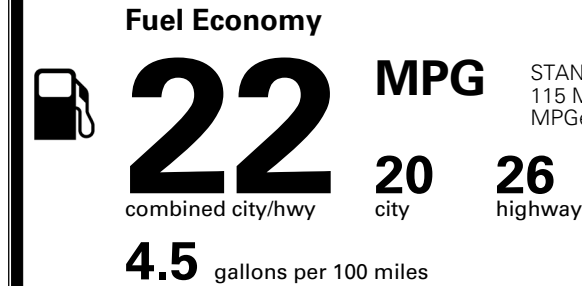

EPA DOT Fuel Economy and Environment

Gasoline Vehicle

STANDARD SUVs range from 12 to 115 MPG. The best vehicle rates 146 MPGe.

You spend
$2,750
more in fuel costs
over 5 years
compared to the
average new vehicle.

Annual fuel cost
$2,250

Fuel Economy & Greenhouse Gas Rating (tailpipe only) Smog Rating (tailpipe only)