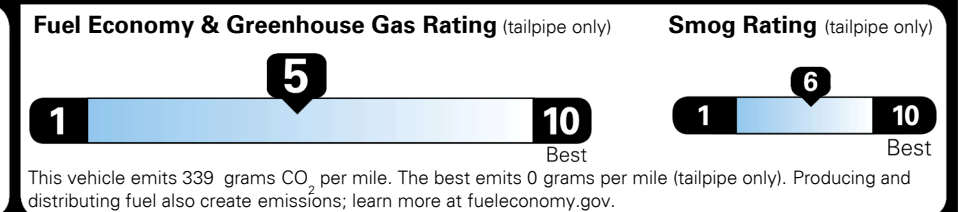

WARRANTY
 10 Year/100,000 Mile Limited Powertrain Warranty
 5 Year/60,000 Mile Limited Basic Warranty
 5 Year/60,000 Mile Roadside Assistance

MANUFACTURER'S SUGGESTED RETAIL PRICE ▶

ADDITIONAL INSTALLED EQUIPMENT:
 (In addition to or in place of standard features)
 Glacial White Pearl Paint \$495.00
 X-Line Premium Package \$1,500.00
 - Panoramic Sunroof w/ Power Sunshade
 - Smart Power Liftgate
 - LED Interior Lighting
 Cargo Mat \$105.00
 Carpeted Floor Mats \$180.00
 Wheel Locks \$75.00

MSRP INCLUDING OPTIONS \$ 35,345.00
 INLAND FREIGHT AND HANDLING \$ 1,395.00
TOTAL MANUFACTURER'S SUGGESTED RETAIL PRICE ▶ \$ 36,740.00

TOTAL ADDITIONAL WEIGHT: 11.3

*Additional terms and conditions apply.
 **Kia Connect may be currently unavailable for some Model Year 2022 and newer vehicles sold or purchased in Massachusetts; please see owners.kia.com for more information.
 NOTE: When you purchase this vehicle, Kia America, Inc. collects personal information you provide to the dealership. For information on our collection and use of personal information and your rights, please see our Privacy Policy on www.kia.com.

EPA DOT Fuel Economy and Environment

Gasoline Vehicle

You spend \$1,000 more in fuel costs over 5 years compared to the average new vehicle.

Annual fuel cost \$1,900

Actual results will vary for many reasons, including driving conditions and how you drive and maintain your vehicle. The average new vehicle gets 29 MPG and costs \$8,500 to fuel over 5 years. Cost estimates are based on 15,000 miles per year at \$ 3.30 per gallon. MPGe is miles per gasoline gallon equivalent. Vehicle emissions are a significant cause of climate change and smog.