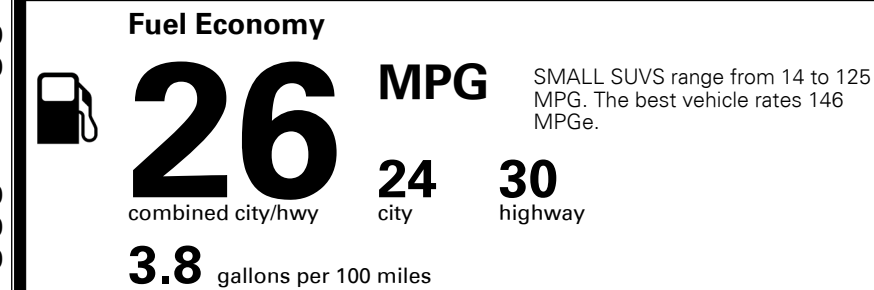

MANUFACTURER'S SUGGESTED RETAIL PRICE ▶

ADDITIONAL INSTALLED EQUIPMENT:
(In addition to or in place of standard features)
Glacial White Pearl Paint $495.00
X-Line Premium Package $1,500.00
- Panoramic Sunroof w/ Power Sunshade
- Smart Power Liftgate
- LED Interior Lighting
Cargo Mat $105.00
Carpeted Floor Mats $180.00
Wheel Locks $75.00

MSRP INCLUDING OPTIONS $ 35,345.00
INLAND FREIGHT AND HANDLING $ 1,395.00
TOTAL MANUFACTURER'S SUGGESTED RETAIL PRICE ▶ $ 36,740.00

TOTAL ADDITIONAL WEIGHT: 11.3

*Additional terms and conditions apply.
**Kia Connect may be currently unavailable for some Model Year 2022 and newer vehicles sold or purchased in Massachusetts; please see owners.kia.com for more information.
NOTE: When you purchase this vehicle, Kia America, Inc. collects personal information you provide to the dealership. For information on our collection and use of personal information and your rights, please see our Privacy Policy on www.kia.com.

EPA DOT Fuel Economy and Environment

Gasoline Vehicle

You spend $1,000 more in fuel costs over 5 years compared to the average new vehicle.

Annual fuel cost $1,900