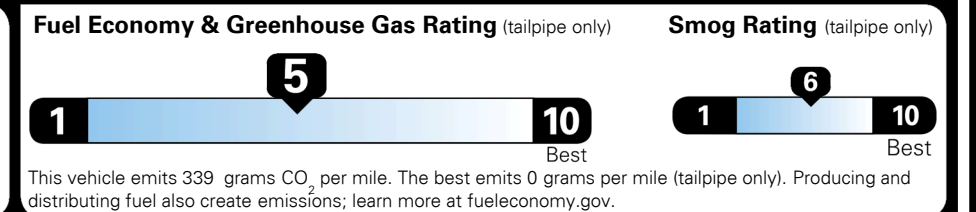

EPA DOT Fuel Economy and Environment

Gasoline Vehicle

You spend \$1,000 more in fuel costs over 5 years compared to the average new vehicle.

Annual fuel cost \$1,900

Actual results will vary for many reasons, including driving conditions and how you drive and maintain your vehicle. The average new vehicle gets 29 MPG and costs \$8,500 to fuel over 5 years. Cost estimates are based on 15,000 miles per year at \$ 3.30 per gallon. MPGe is miles per gasoline gallon equivalent. Vehicle emissions are a significant cause of climate change and smog.