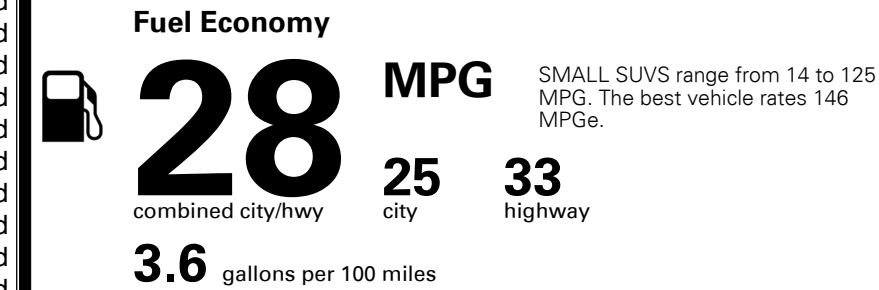

EPA DOT Fuel Economy and Environment

Gasoline Vehicle

You spend $250 more in fuel costs over 5 years compared to the average new vehicle.

Annual fuel cost $1,750