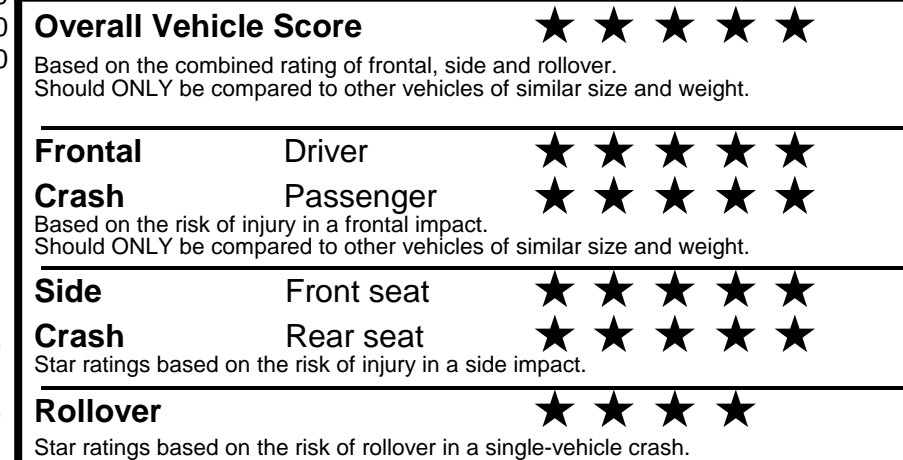

fueleconomy.gov

Calculate personalized estimates and compare vehicles

GOVERNMENT 5-STAR SAFETY RATINGS

Star ratings range from 1 to 5 stars (★★★★★) with 5 being the highest. Source: National Highway Traffic Safety Administration (NHTSA). www.safercar.gov or 1-888-327-4236