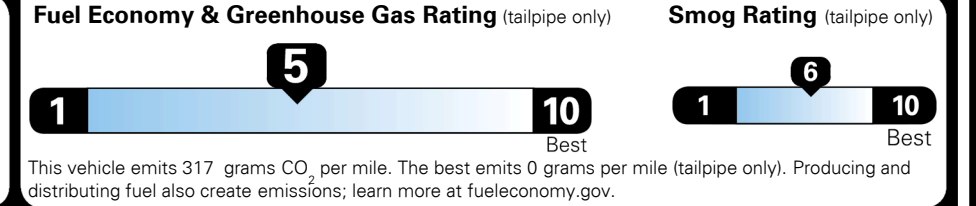

TOTAL ADDITIONAL WEIGHT: 34.0

EPA DOT Fuel Economy and Environment

Gasoline Vehicle

You spend \$250 more in fuel costs over 5 years compared to the average new vehicle.

Annual fuel cost \$1,750

Actual results will vary for many reasons, including driving conditions and how you drive and maintain your vehicle. The average new vehicle gets 29 MPG and costs \$8,500 to fuel over 5 years. Cost estimates are based on 15,000 miles per year at \$ 3.30 per gallon. MPGe is miles per gasoline gallon equivalent. Vehicle emissions are a significant cause of climate change and smog.